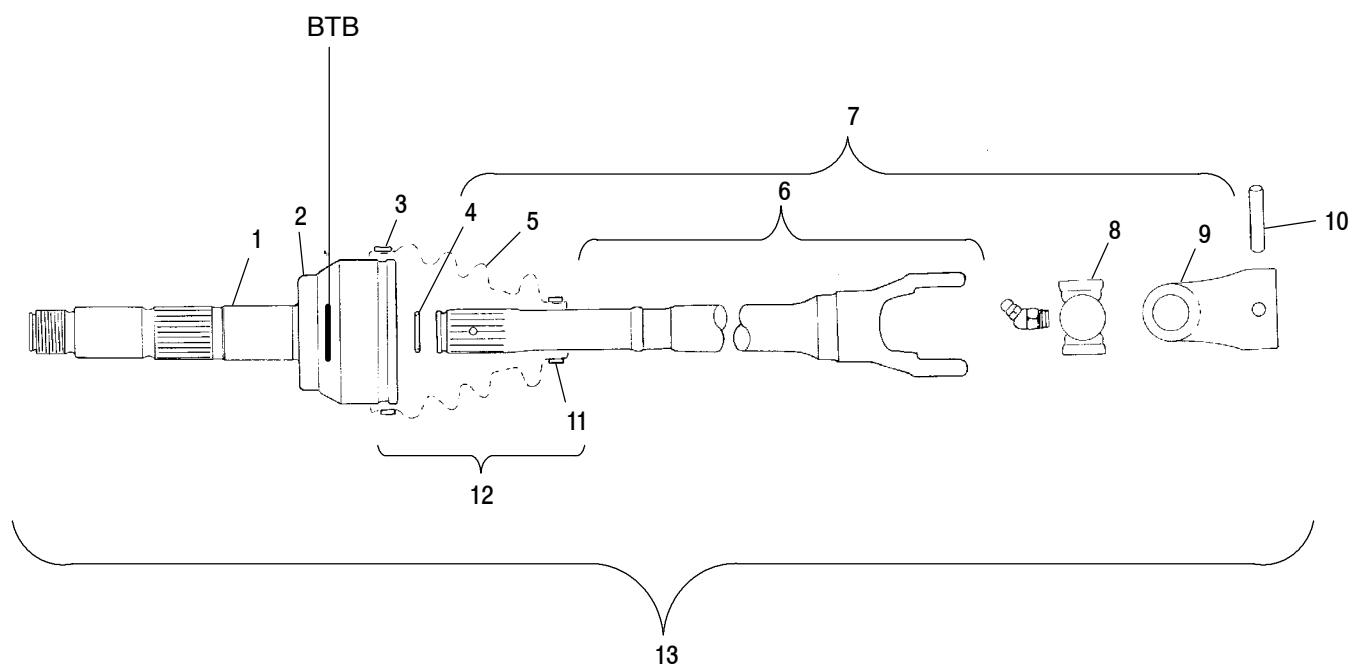

CV JOINT - BTB

MAGNUM 325 4X4 A00CD32AA and MAGNUM 325 4X4 A00CD32CA and 325 MAGNUM 4X4 HDS A00CD32FA and 325 MAGNUM 4X4 HDS II A00CD32FB

Ref.	Part No.	Qty.	Description
1	1380119	2	Asm., CV Housing w/Sleeve
2	5222299	1	Sleeve, Drive Shaft Seal
3	3260115	1	Clamp, CV Joint, Large
4	7670091	1	Circlip
5	5411106	1	Boot, CV Joint
6	1380094	1	Shaft Replacement (Incl. 4)
7	1380092	1	Cardan Replacement (Incl. 4,6,8,9)

Ref.	Part No.	Qty.	Description
8	2200771	1	Kit - Cross and Bearing
9	3260130	1	Yoke, Splined
10	7661913	1	Pin, Spring
11	7080627	1	Clamp, Small Band
12	2200773	1	Kit - Boot Replacement, CV Joint (Incl. 3,5,11)
13	2200961	1	Kit - Drive Shaft w/Sleeve

11/98