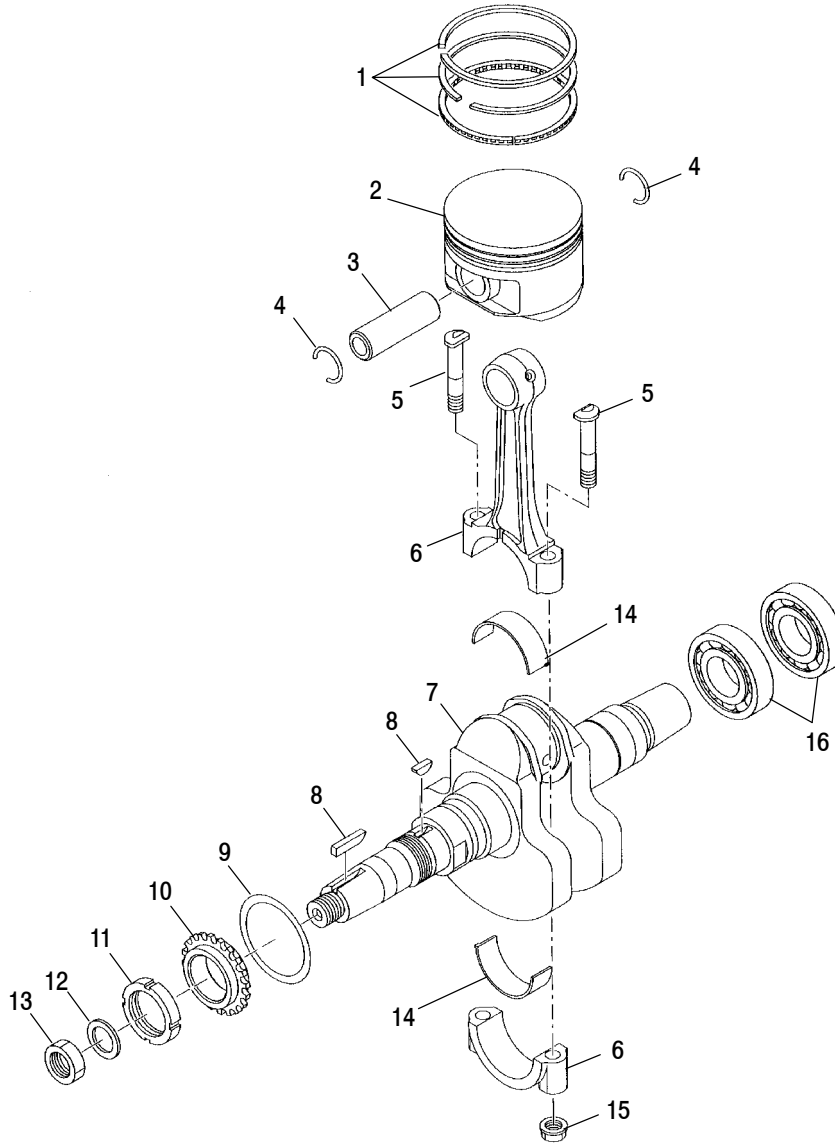

CRANKSHAFT and PISTON

MAGNUM 325 4X4 A00CD32AA and MAGNUM 325 4X4 A00CD32CA and 325 MAGNUM 4X4 HDS A00CD32FA and 325 MAGNUM 4X4 HDS II A00CD32FB

Ref. Part No.	Qty.	Description	Ref. Part No.	Qty.	Description		
1	3085774	1	Piston Ring Set (STD)	8	3240168	2	Key, Woodruff
	3085775	1	Piston Ring Set (0.25 O/S)	9	3086434	1	Spacer
	3085776	1	Piston Ring Set (0.50 O/S)		3086435	1	Spacer
2	3086431	1	Piston Set (STD)(Incl. 3,4)		3086436	1	Spacer
	3086432	1	Piston Set (0.25 O/S)(Incl. 3,4)		3086437	1	Spacer
	3086433	1	Piston Set (0.50 O/S)(Incl. 3,4)(If built before 3/1/99 use above Set)	10	3086492	1	Sprocket 1
	3086800	1	Piston Set (STD)(Incl. 3,4)(If built after 3/1/99 use Set below)	11	3085528	1	Nut
	3086801	1	Piston Set (0.25 O/S)(Incl. 3,4)	12	3083904	1	Washer
	3086802	1	Piston Set (0.50 O/S)(Incl. 3,4)	13	3083905	1	Nut
3	3086846	1	Pin, Piston	14	3086427	2	Bearing (STD)
4	3084167	2	Clip		3086798	2	Bearing (0.05 U/S)(If built after 3/1/99)
5	3086425	2	Bolt		3086799	2	Bearing (0.25 U/S)(If built after 3/1/99)
6	3086424	1	Asm., Connecting Rod (Incl. 5,15)	15	3086426	2	Nut
7	3086422	1	Crankshaft, Complete (Incl. 16)	16	3085815	2	Bearing, Ball
	3086423	1	Crankshaft (If built before 3/1/99)				
	3086797	1	Crankshaft (If built after 3/1/99)