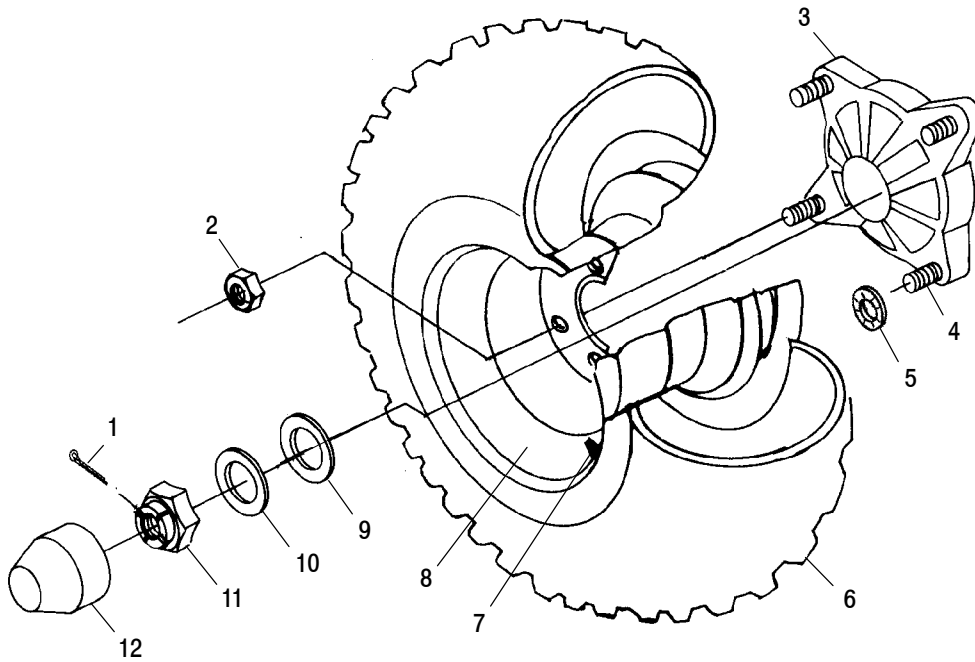

REAR WHEEL DRIVE

MAGNUM 325 4X4 A00CD32AA and MAGNUM 325 4X4 A00CD32CA and 325 MAGNUM 4X4 HDS A00CD32FA and 325 MAGNUM 4X4 HDS II A00CD32FB

Ref.	Part No.	Qty.	Description
1	7661404	2	Pin, Cotter
2	7542714	8	Nut
3	5131777	2	Hub, Wheel, Rear
4	7512673	8	Bolt
5	7670081	8	Pushnut
6	5411710	2	Tire, 24x11.5-10

Ref.	Part No.	Qty.	Description
7	1525017	2	Valve, Rim
8	1520183-117	2	Rim, Rear, Silver
9	7555745	2	Washer
10	7555796	2	Washer
11	7543005	2	Nut
12	5411164	2	Hub, Dust Cover