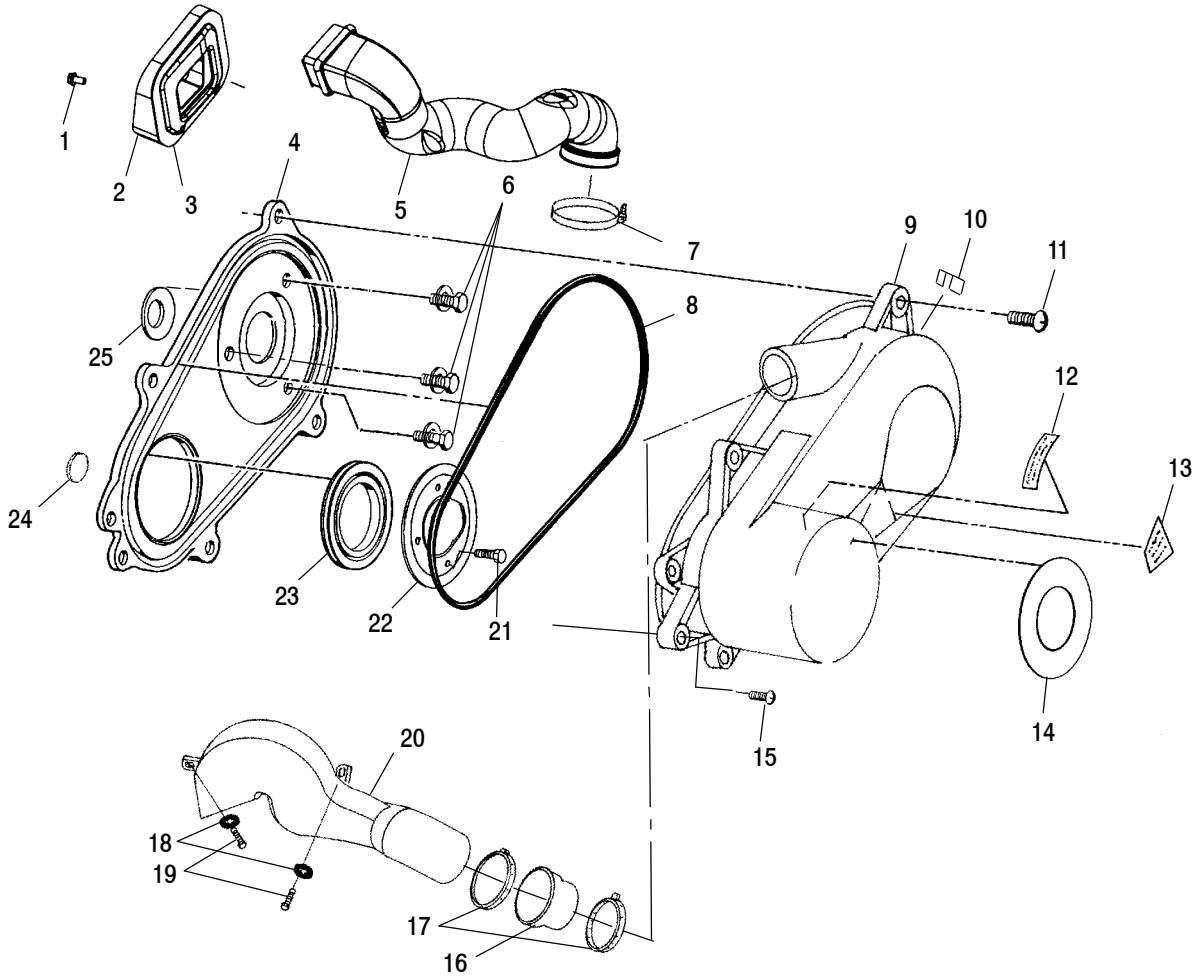

CLUTCH COVER

MAGNUM 325 4X4 A00CD32AA and MAGNUM 325 4X4 A00CD32CA and 325 MAGNUM 4X4 HDS A00CD32FA and 325 MAGNUM 4X4 HDS II A00CD32FB

Ref.	Part No.	Qty.	Description
1	7512232	2	Screw
2	2632116	1	Foam, Clutch Air Inlet
3	5433453	1	Plate, Backing
4	2201520	1	Kit - Inner Clutch Cover (Incl. 8,11,15) (If built before 1/03/00)
	2201676	1	Kit - Clutch Cover, Inner (If built after 1/03/00)
5	5433363	1	Duct, Inlet, Down Tube
6	7517601	3	Bolt and Washer (If built before
	7517599	5	1/03/00) Bolt and Washer (If built after 1/03/00)
7	7080909	1	Clamp, Narrow Band
8	5521301	1	Seal, Clutch Cover
9	5432849	1	Cover, Clutch, Outer (If built before 2/13/99)
	5433540	1	Cover, Clutch, Outer (If built before 1/03/00)
	5433451-328	1	Cover, Clutch, Outer (If built after 1/03/00)
10	7670051	1	Clip, Clutch Cover
11	7512093	5	Screw (If built before 1/03/00)
	7512094	5	Screw (If built after 1/03/00)

Ref.	Part No.	Qty.	Description
12	7074946	1	Decal - Clutch Cover (If built before 10/04/99)
	7078689	1	Decal - Warning, Clutch Cover (If built after 10/04/99)
13	7077377	1	Decal - Engine/Clutch Modification
14	7074782	1	Decal - "Automatic Transmission" (AA)(AC)
	7077666	1	Decal - "Automatic/EBS' (FA)(FB)
15	7512094	9	Screw
16	5411489	1	Boot, Duct
17	7080761	2	Cable Tie
18	7558301	2	Washer, Flat
19	7517386	2	Screw
20	5433172	1	Duct, Air Outlet (If built before 11/05/99)
	5433744	1	Duct, Air Outlet (If built after 11/05/99)
21	-----	3	Screw and Washer (See Crankcase Pg. D3, Ref. 6)
22	5240409-067	1	Bracket, Retainer, Seal
23	5410575	1	Seal, Cover Case
24	5411795	1	Stopper, Inner Clutch Cover
25	5410489	1	Seal, Cover Case (If built before 1/03/00)
	5411901	1	Seal, Clutch Cover (If built after 1/03/00)