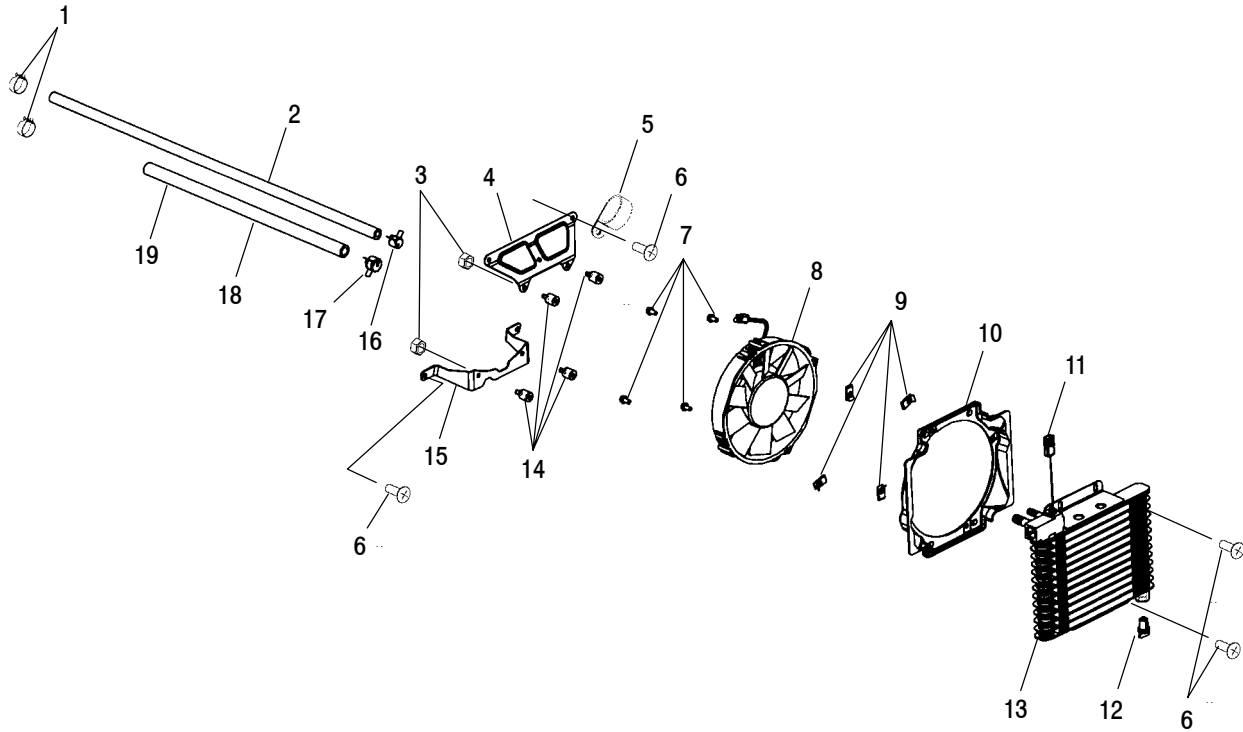

OIL COOLING (If built after 1/01/00)

MAGNUM 325 4X4 A00CD32AA and MAGNUM 325 4X4 A00CD32CA and 325 MAGNUM 4X4 HDS A00CD32FA and 325 MAGNUM 4X4 HDS II A00CD32FB

Ref.	Part No.	Qty.	Description
1	7080474	2	Clamp, Hose
2	5411813	1	Hose, Inlet
3	7542122	4	Nut
4	5243783-067	1	Bracket, Top
5	7080869	1	Clamp, Rubber Coated
6	7515158	8	Screw
7	7517659	4	Screw
8	2410157	1	Motor, Fan
9	7670111	4	U-Clip
10	5433353	1	Shroud

Ref.	Part No.	Qty.	Description
11	4010274	1	Thermister
12	7052244	1	Plug, Drain
13	1240064	1	Cooler, Oil to Air
14	3021186	4	Mount, Rubber
15	5244069-067	1	Bracket, Bottom
16	7080862	1	Clamp
17	7080866	1	Clamp, Hose
18	5411768	1	Hose, Outlet, Flared
19	8450086-07	AR	Tubing, Convoluted

11/99