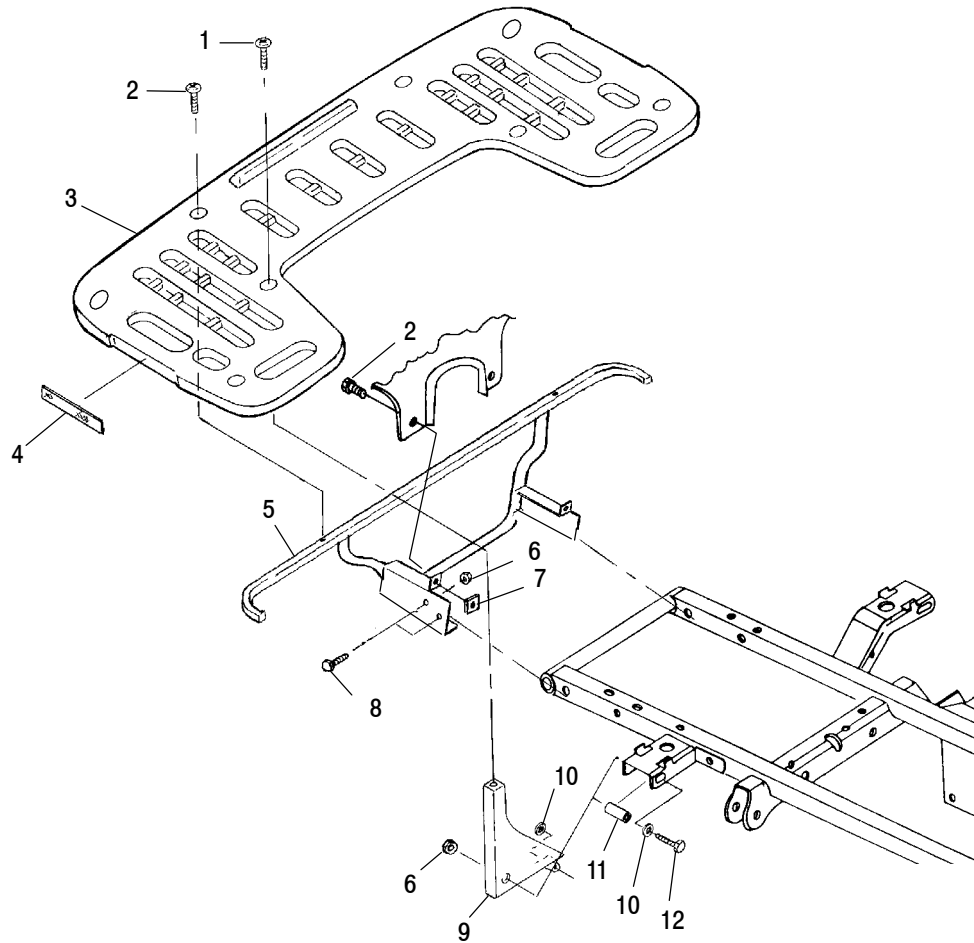

REAR RACK MOUNTING

MAGNUM 325 4X4 A00CD32AA and MAGNUM 325 4X4 A00CD32CA and 325 MAGNUM 4X4 HDS A00CD32FA and 325 MAGNUM 4X4 HDS II A00CD32FB

Ref.	Part No.	Qty.	Description
1	7517685	2	Screw
2	7517686	4	Screw
3	2670174	1	Asm., Rack, Rear (Incl. Ref. 4 and Warning Decal)
4	2670070	2	Reflector, Red
5	1040490-067	1	Support, Rear Rack
6	7542324	8	Nut, Nylok

Ref.	Part No.	Qty.	Description
7	7670096	2	Nut, Chimney
8	7512329	4	Bolt
9	1040524-067	1	Mount, Front, Rear Rack, LH
	1040525-067	1	Mount, Front, Rear Rack, RH
10	7558402	2	Washer
11	5333332-067	4	Spacer
12	7515385	4	Screw

2/00