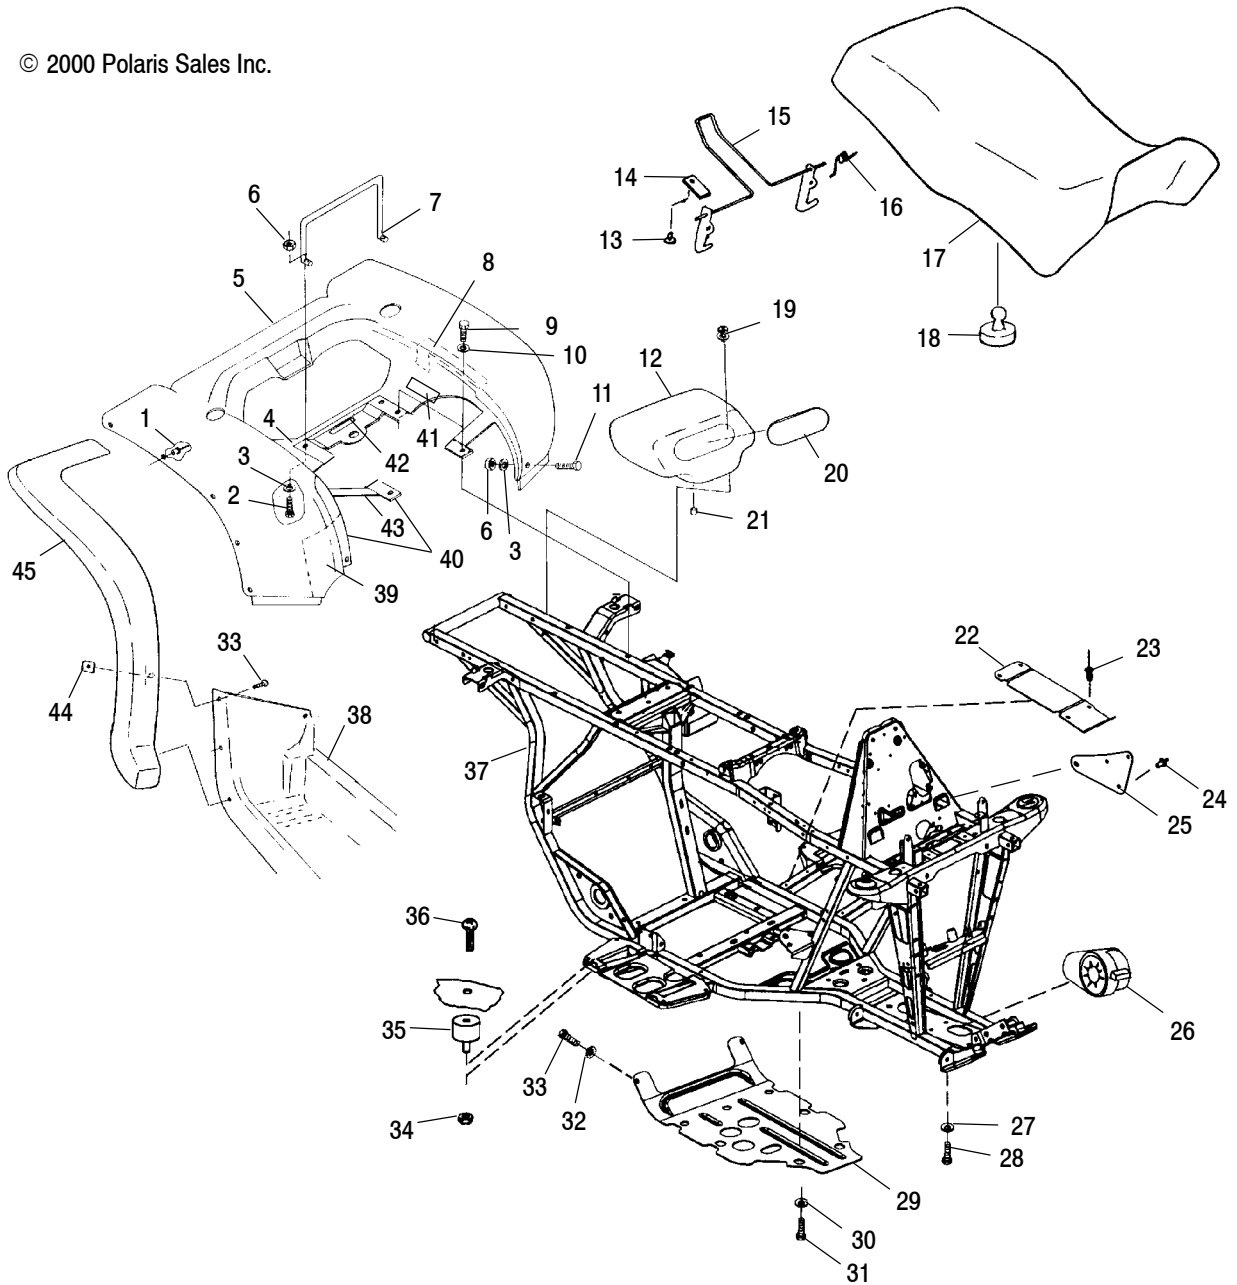

REAR CAB and SEAT

MAGNUM 325 4X4 A00CD32AA and MAGNUM 325 4X4 A00CD32CA and 325 MAGNUM 4X4 HDS A00CD32FA and 325 MAGNUM 4X4 HDS II A00CD32FB

© 2000 Polaris Sales Inc.

REAR CAB and SEAT

MAGNUM 325 4X4 A00CD32AA and MAGNUM 325 4X4 A00CD32CA and 325 MAGNUM 4X4 HDS A00CD32FA and 325 MAGNUM 4X4 HDS II A00CD32FB

Ref.	Part No.	Qty.	Description	Ref.	Part No.	Qty.	Description
1	7661645	10	Rivet	24	7621509	2	Rivet
2	7511930	2	Bolt	25	5243829-067	1	Strap, Fuel Pump
3	7555792	6	Washer	26	-----	1	Asm., Front Gearcase (See Front Gearcase Pg. C10 for Details)
4	5811107	1	Foil, Rear Cab, Rear	27	7552603	4	Washer
5	5432117-195	1	Cab, Rear, E.B. Green	28	7512492	4	Screw
6	7541925	4	Nut, Nylok	29	5433435	1	Guard, Rock
7	5224592	1	Retainer, Seat Latch	30	7556065	7	Washer
8	5811308	1	Foil, Tape, Rear Cab	31	7517386	9	Screw
9	7512242	4	Screw	32	7558301	2	Washer, Flat
10	7555859	4	Washer	33	7512232	21	Screw
11	7512085	2	Screw	34	7542122	8	Nut
12	5431786	1	Box, Tool	35	5411548	8	Mount, Rubber
13	7621403	2	Rivet	36	7517264	8	Screw
14	5211033	2	Bracket, Lever Retainer	37	1012764-067	1	Frame, Main
15	1040387	1	Latch, Seat	38	5432221-070	1	Footwell, LH, Black
16	7041370	1	Spring, Latch		5433219-070	1	Footwell, RH, Black
17	2682441-276	1	Seat, Sable Brown	39	5811111	1	Foil, Foam, Rear Fender
	2681747-276	1	Covering, Seat, Sable Brown	40	5811106	2	Foil, Rear Cab, Front
	5811104	1	Foil, Seat Base, Large	41	7073761	1	Decal - Carb Information
	5811105	1	Foil, Seat Base, Small	42	7078396	1	Decal - Filter Element
18	5410414	8	Bumper, Rubber	43	5811087	1	Foil, Foam
19	7517599	2	Screw and Washer	44	7670057	12	Nut, U-Type Speed
20	5431787	1	Cover, Tool Box	45	5431796	1	Guard, Mud, Rear, LH (AA)(AB)
21	5410896	1	Cap, Drain		5431797	1	Guard, Mud, Rear, RH (AA)(AB)
22	5243188-067	1	Guard, Clutch		7555913	8	Washer, Flat (FA)(FB)
23	7661637	4	Rivet		2873213	1	Kit - Mud Skirt, Full Set (FA)(FB)

2/00