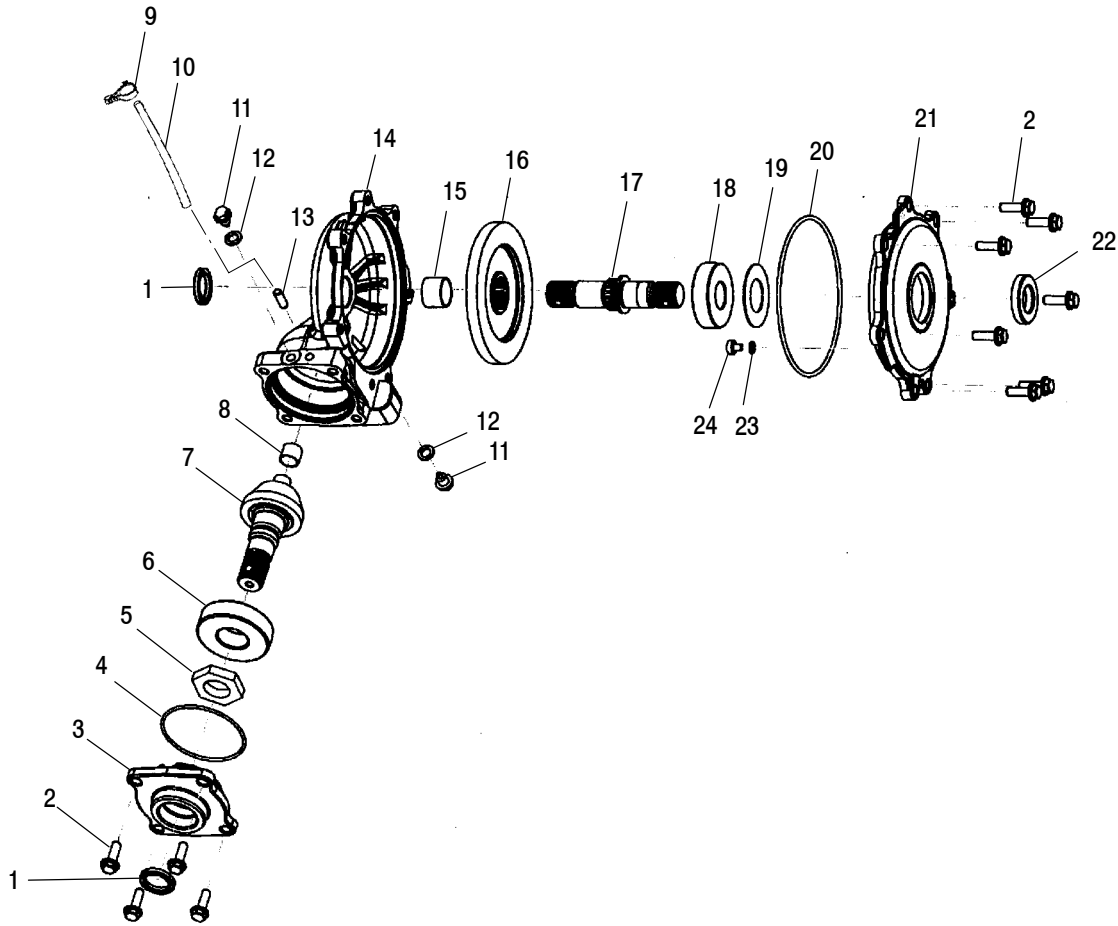

FRONT HOUSING

MAGNUM 325 4X4 A00CD32AA and MAGNUM 325 4X4 A00CD32CA and 325 MAGNUM 4X4 HDS A00CD32FA and 325 MAGNUM 4X4 HDS II A00CD32FB

Ref.	Part No.	Qty.	Description
	1341253	1	Asm., Front Gearcase (Incl. 1-24)
1	3233319	2	Seal, Oil
2	3233252	11	Screw
3	3233573	1	Cover, Gearcase
4	3233588	1	O-Ring
5	3233574	1	Nut
6	3233589	1	Bearing, Ball
7	3233590	1	Shaft, Input, Front Housing
8	3233591	1	Bushing
9	7080756	1	Clip
10	8450003-1525	AR	Line, Vent
11	3233253	2	Plug, Drain
12	3233254	2	Washer

Ref.	Part No.	Qty.	Description
13	3233524	1	Tube, Vent
14	3233592	1	Housing, Front, Gearcase
15	3233593	1	Bushing
16	3233594	1	Gear, 37T, Bevel
17	3233595	1	Shaft, Output, Front
18	3233020	1	Bearing
19	3233554	1	Shim
20	3233596	1	O-Ring
21	3233597	1	Cover, Output, Front Housing
22	3233248	1	Seal
23	3233583	1	Shim
24	3233582	1	Button, Thrust