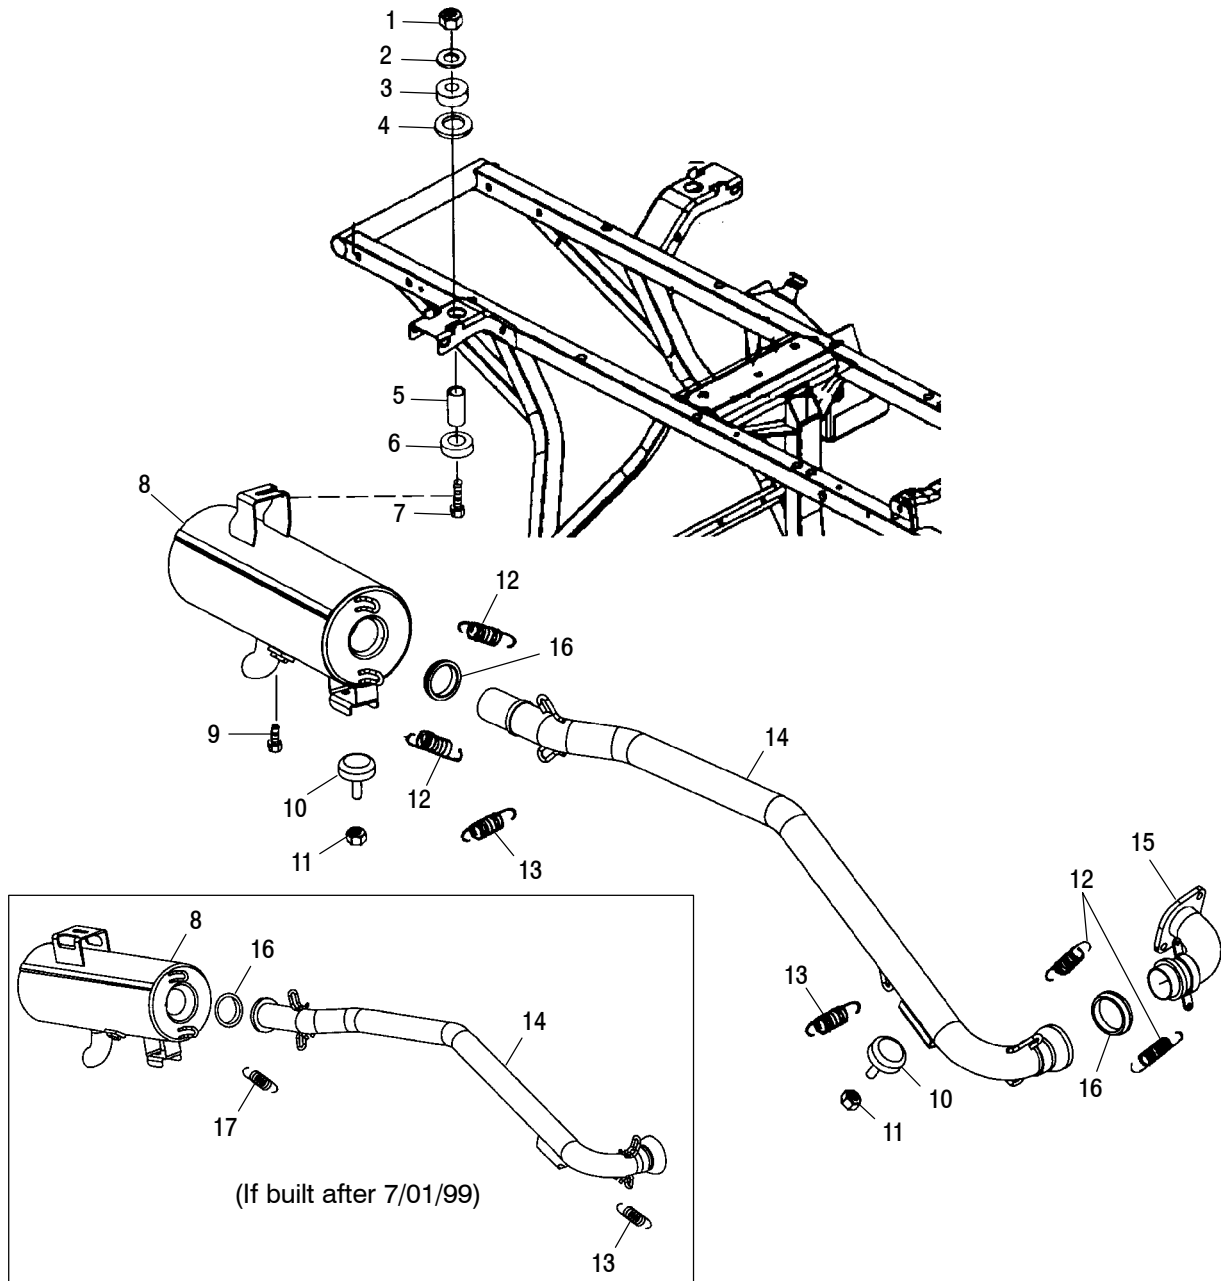

EXHAUST SYSTEM

MAGNUM 325 4X4 A00CD32AA and MAGNUM 325 4X4 A00CD32CA and 325 MAGNUM 4X4 HDS A00CD32FA and 325 MAGNUM 4X4 HDS II A00CD32FB

Ref. Part No.	Qty.	Description
1	1	Nut, Nylok
2	1	Washer
3	1	Washer, Rubber
4	1	Washer (If built before 7/01/99)
5	1	Bushing (If built before 7/01/99)
5132295	1	Bushing (If built after 7/01/99)
6	1	Dampener, Vib. (If built before 7/01/99)
5411790	1	Dampener, Vib. (If built after 7/01/99)
7	1	Bolt, Carriage (If built before 7/01/99)
7515339	1	Bolt (If built after 7/01/99)
7515394	1	Screw, Carriage (If built after 8/12/99)
8	1	Silencer (If built before 7/01/99)
1260961-029	1	Silencer (If built after 7/01/99)

Ref. Part No.	Qty.	Description
9	1	Bolt
10	2	Mount, Torque Stop
11	2	Nut
12	4	Spring, Exhaust
13	2	Spring, Exhaust (If built before 7/01/99) (Only 1 used if built after 7/01/99)
14	1	Headpipe (If built before 7/01/99)
1260987-029	1	Headpipe (If built after 7/01/99)
15	1	Manifold, Black
16	2	Seal, Exhaust
17	1	Spring, Exhaust (If built after 7/01/99)