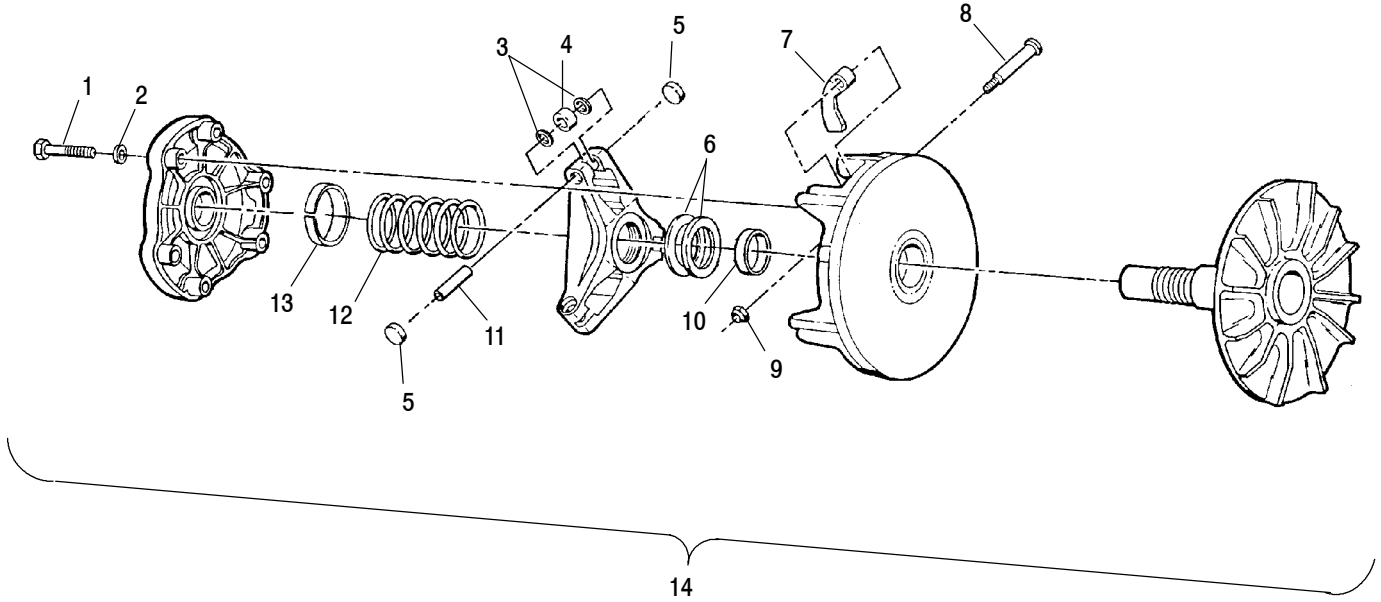

DRIVE CLUTCH

MAGNUM 325 4X4 A00CD32AA and MAGNUM 325 4X4 A00CD32CA

Ref.	Part No.	Qty.	Description
1	7512176	6	Bolt
2	7552801	6	Washer
3	5430945	6	Washer, Multilube
4	1321457	3	Roller and Bushing
5	5431936	6	Button, Clutch
6	5210752	AR	Spacer (.020)
	5242981	AR	Spacer (.025)
	5210753	AR	Spacer (.032)
	5210754	AR	Spacer (.050)

Ref.	Part No.	Qty.	Description
7	5630279	3	Weight, Shift, 16
8	7512266	3	Bolt, Shoulder
9	7541906	3	Nut, FLEXLOC
10	3576504	1	Bearing, Moveable (1/2")
11	5020422	3	Pin, Roller
12	7041157	1	Spring, Clutch
13	3576510	1	Cover, Bearing
14	1321632	1	Asm., Drive Clutch, ATV-08 (Incl. All Less 7,12)

2/00