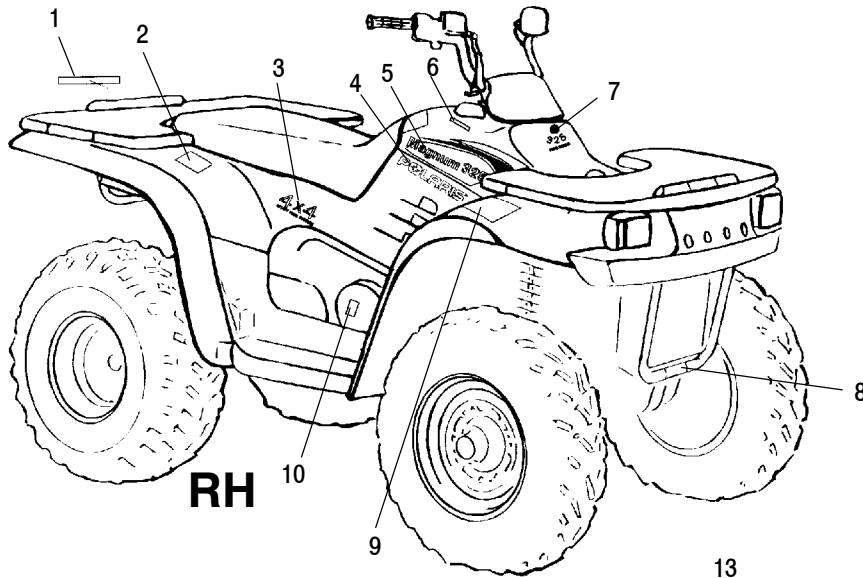

DECALS

MAGNUM 325 4X4 A00CD32AA and MAGNUM 325 4X4 A00CD32CA and 325 MAGNUM 4X4 HDS A00CD32FA and 325 MAGNUM 4X4 HDS II A00CD32FB

Ref.	Part No.	Qty.	Description
1	7074954	2	Decal - Rack/Warning
2	7074110	1	Decal - Load Distribution, 4W
3	7078022	1	Decal - "4x4", Shaft Ride Sys., RH
4	7077780	2	Decal - "POLARIS" Side Panel
5	7078017	1	Decal - Tank Side, RH
6	7074935	1	Decal - Warning, AWD Switch
7	7078315	1	Logo, "45th Anniversary" (If built before 1/01/00)
	7078465	1	Logo, Polaris Star (If built after 1/01/00)
8	7074220	1	Decal - "Macpherson Strut"
9	7078354	1	Decal - Discretionary Warning, ATV

Ref.	Part No.	Qty.	Description
10	7078577	1	Decal - Drain Recoil
11	7078015	1	Decal - "325" Front Cover (AA)(AB)
	7079007	1	Decal - "325 4 Stroke HDS" (FA)
	7079008	1	Decal - "325 4 Stroke HDS II" (FB)
12	7077919	1	Decal - Warning, General, CPSC
13	7079604	1	Decal - Warning, Override, AWD
14	7078016	1	Decal - Tank Side, LH
15	7078253	1	Decal - Age Warning, ATV
16	7078018	1	Decal - "4x4", Shaft Ride Sys., LH
17	7077920	1	Decal - Passenger Warning
18	7078004	1	Decal - Tire Pressure

10/00