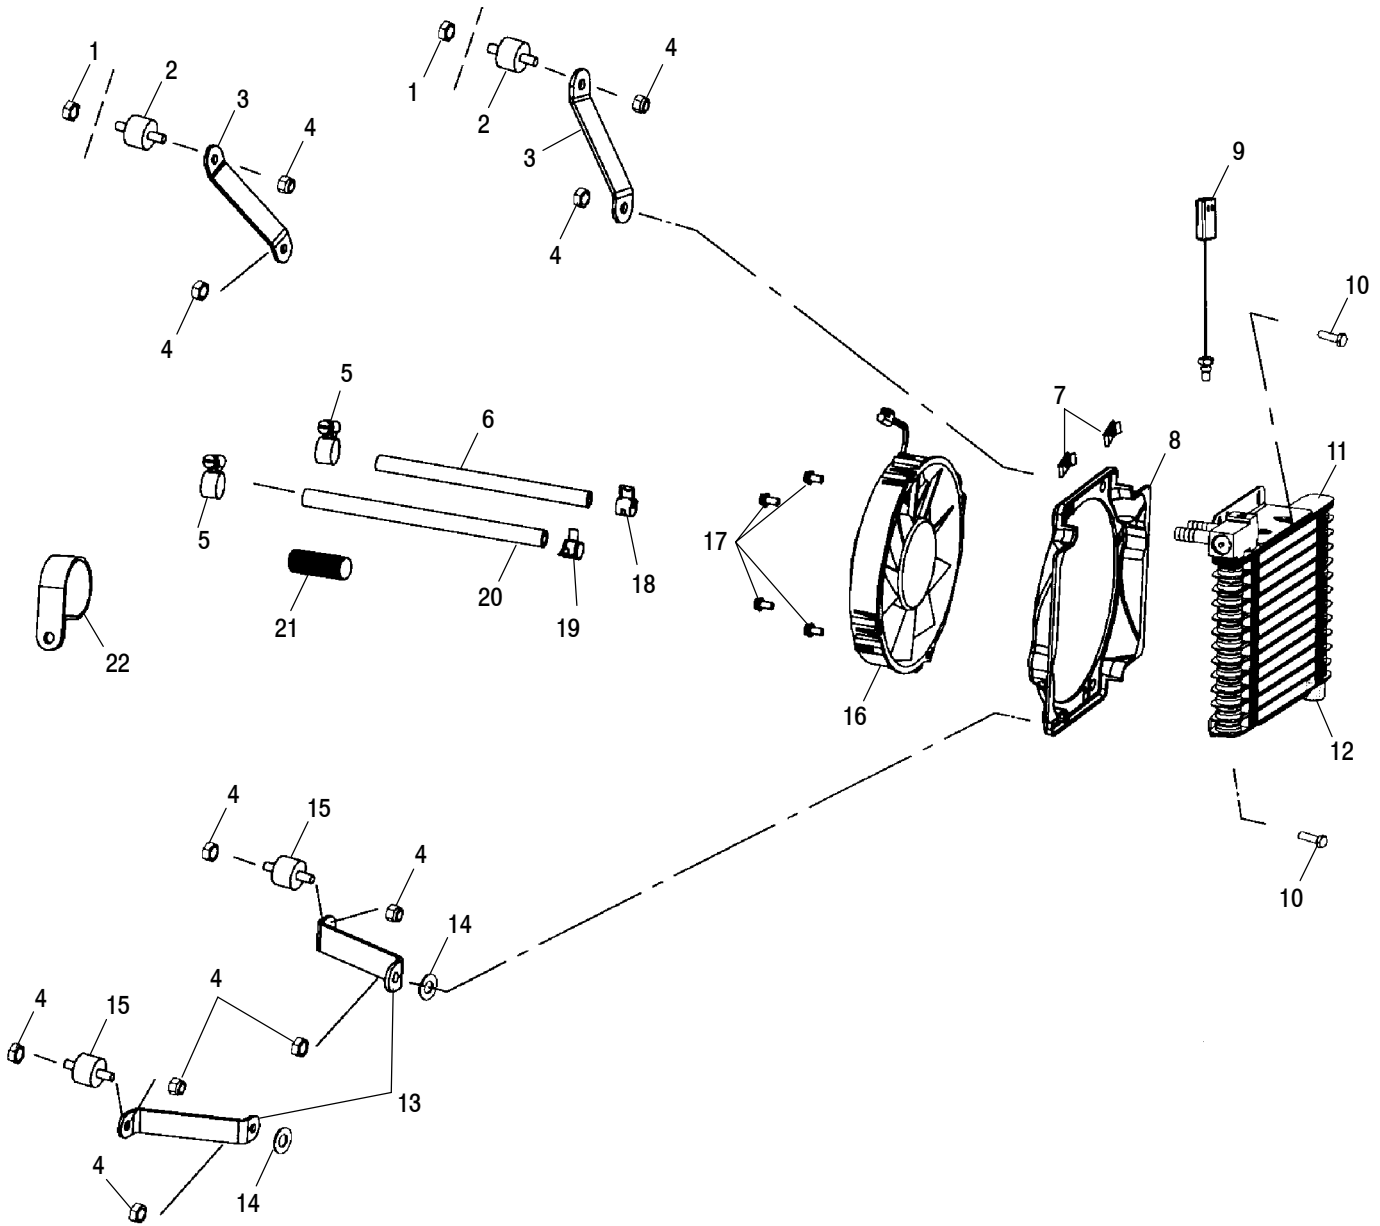

OIL COOLING (If built before 1/01/00)

MAGNUM 325 4X4 A00CD32AA and MAGNUM 325 4X4 A00CD32CA and 325 MAGNUM 4X4 HDS A00CD32FA and 325 MAGNUM 4X4 HDS II A00CD32FB

Ref.	Part No.	Qty.	Description
1	7547069	2	Nutsert
2	3110032	2	Mount, Rubber
3	5242924-067	2	Bracket, Cooling Fan
4	7542122	10	Nut, Nylok
5	7080474	2	Clamp, Hose
6	5411813	1	Hose, Cooler Inlet
7	7670111	4	U-Clip
8	5433353	1	Shroud, Fan
9	4010274	1	Thermister
10	7515158	4	Screw
11	1240064	1	Cooler, Oil

Ref.	Part No.	Qty.	Description
12	7052244	1	Valve, Drain
13	5242983-067	2	Mount, Oil Cooler
14	7558301	2	Washer, Flat
15	3110050	2	Mount, Carburetor
16	2410157	1	Motor, Fan
17	7517659	4	Screw
18	7080862	1	Clamp, Hose
19	7080866	1	Clamp, Hose
20	5411768	1	Hose, Oil Cooler Outlet, Flared
21	8450086-07	1	Tubing, Convuluted
22	7080869	1	P-Clamp