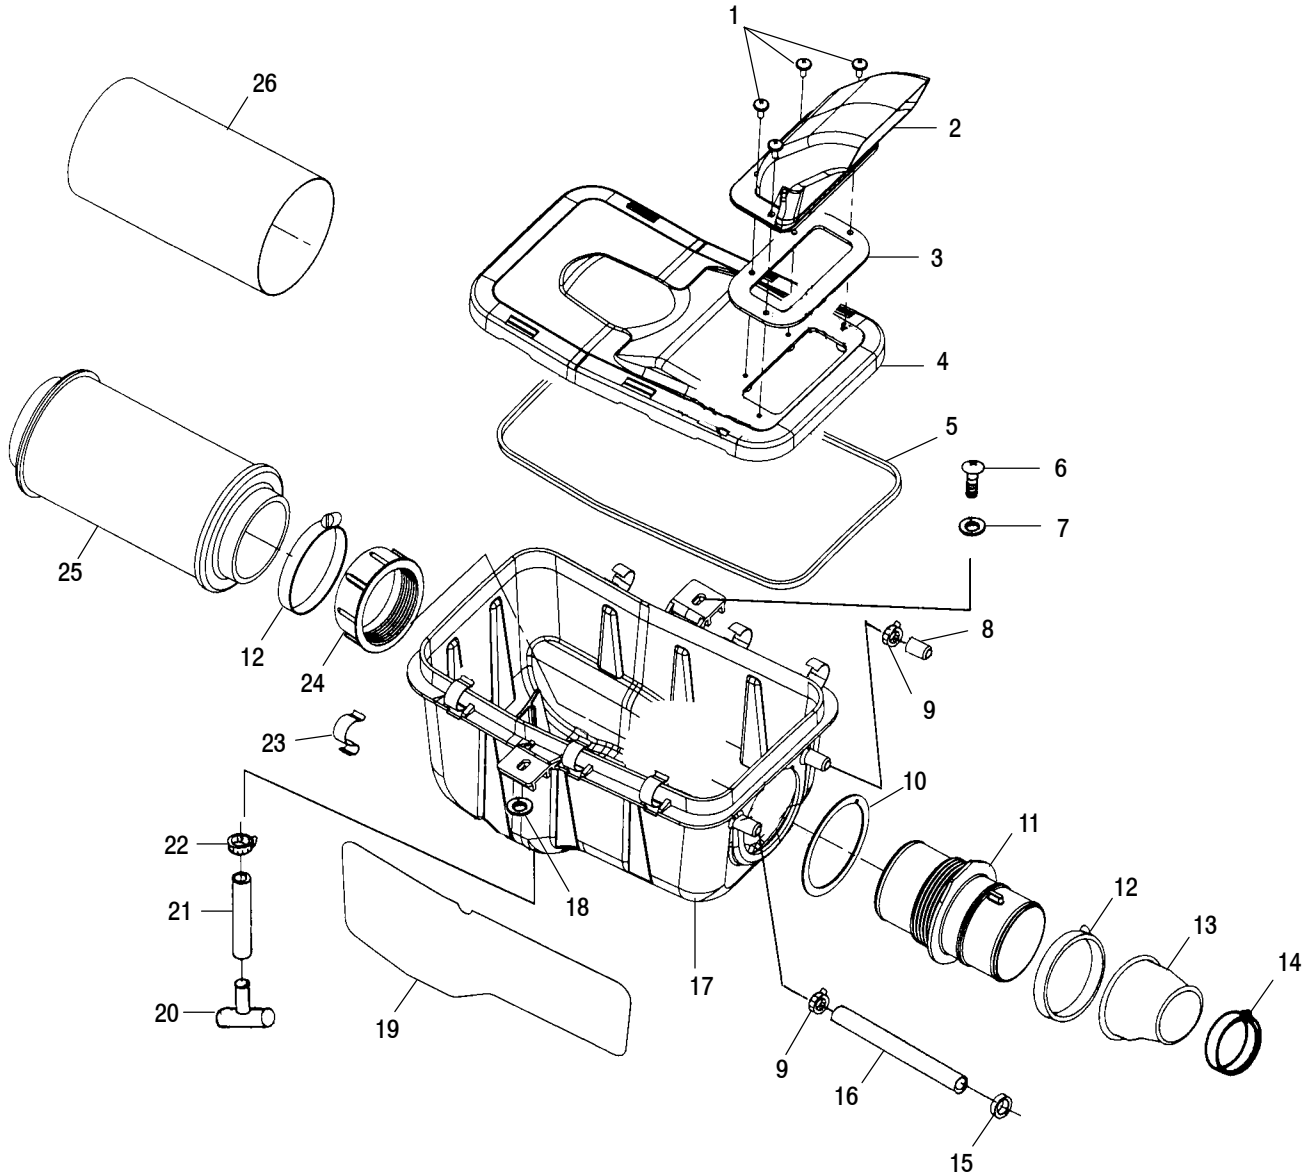

AIR BOX

MAGNUM 325 4X4 A00CD32AA and MAGNUM 325 4X4 A00CD32CA and 325 MAGNUM 4X4 HDS A00CD32FA and 325 MAGNUM 4X4 HDS II A00CD32FB

Ref.	Part No.	Qty.	Description
1	7517541	4	Screw
2	5432859	1	Duct, Inlet
3	5411422	1	Gasket, Intake
4	5432868	1	Cover, Air Box
5	5811482	1	Seal, Cover
6	7515180	2	Screw
7	7558301	2	Washer
8	5433396	1	Cap, End
9	7080699	2	Clamp, Hose
10	5830128	1	Gasket, Duct
11	5433180	1	Duct, Carburetor Inlet
12	7080413	2	Clamp
13	5411588	1	Boot, Carb
14	7080511	1	Clamp

Ref.	Part No.	Qty.	Description
15	7080694	1	Clamp, Hose
16	5411746	AR	Hose, Breather (If built before 7/26/99)
	5411848	AR	Hose, Breather (If built after 7/26/99)
17	5432774	1	Box, Air (If built before 7/26/99)
	5433678	1	Box, Air (If built after 7/26/99)
18	5431863	2	Insulator
19	5811650	1	Foil, Air Box
20	5432377	1	Plug
21	8450059-150	AR	Line, Fuel
22	7080650	1	Clamp, Hose
23	5243694	6	Clip
24	5432601	1	Collar, Carburetor Inlet
25	7080595	1	Filter, Air Intake
26	5811633	1	Filter, Precleaner Sleeve