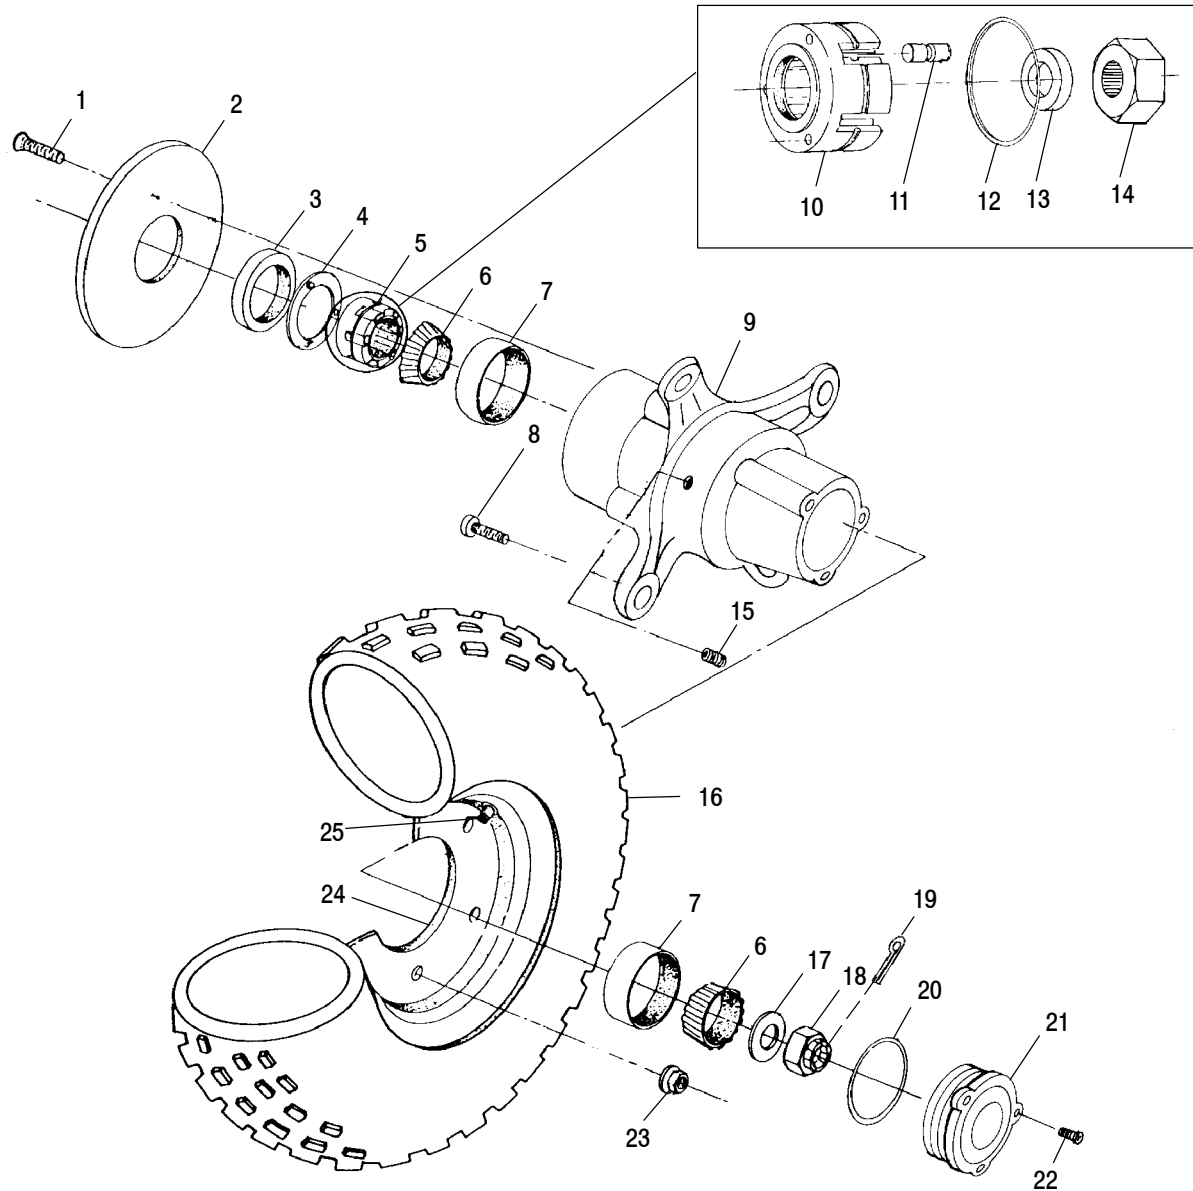

FRONT WHEEL

MAGNUM 325 4X4 A00CD32AA and MAGNUM 325 4X4 A00CD32CA and 325 MAGNUM 4X4 HDS A00CD32FA and 325 MAGNUM 4X4 HDS II A00CD32FB

Ref.	Part No.	Qty.	Description
1	7512325	8	Bolt
2	5211869	2	Disc, Brake
3	3610019	2	Seal, Front Hub
4	5211148	2	Plate, Armature
5	1520281	2	Clutch, Front Hub, Elec./Mech.
6	3554506	4	Bearing, Tapered Roller Cone
7	3554507	4	Bearing, Tapered Roller Cup
8	7515523	8	Stud
9	1520243	2	Asm., Hub w/Bearing Race (Incl.3,7,8)
10	3250028	2	Cage, Roll
11	3250010	12	Roll
12	3250032	2	Spring, Garter
13	1321814	2	Spacer

Ref.	Part No.	Qty.	Description
14	3250030	2	Cam
15	7052045	2	Plug, Magnetic Drain
16	5411709	2	Tire (24x8-12)
17	7556004	2	Washer
18	7542810	2	Nut, Slotted
19	7661401	2	Pin, Cotter
20	5410470	2	O-Ring
21	5432611	2	Cap, Hub
22	7512027	6	Screw
23	7542459	8	Nut
24	1520269-117	2	Rim, Front
25	1525017	2	Valve, Rim