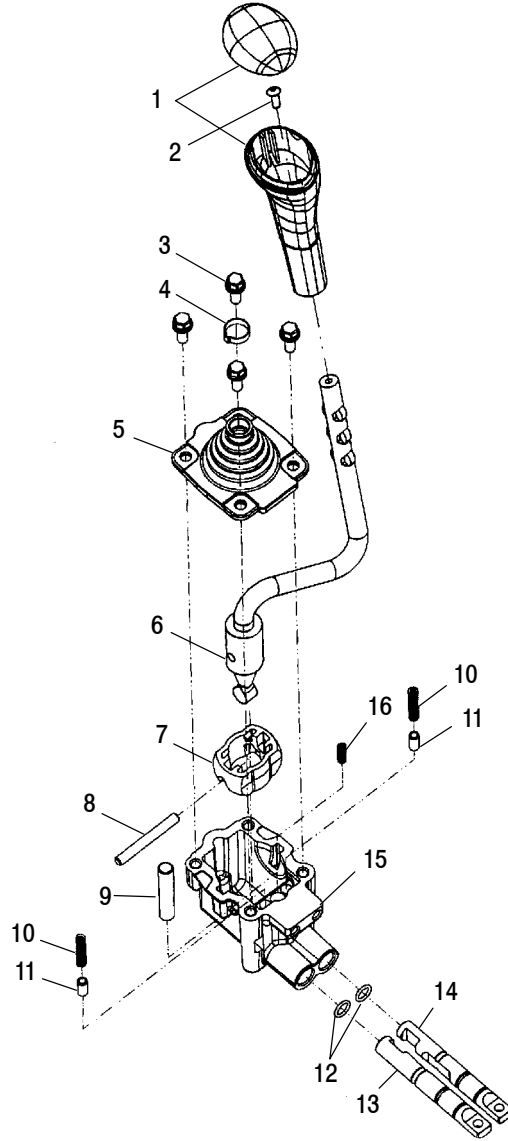

GEAR SELECTOR

MAGNUM 325 4X4 A00CD32AA and MAGNUM 325 4X4 A00CD32CA and 325 MAGNUM 4X4 HDS A00CD32FA and 325 MAGNUM 4X4 HDS II A00CD32FB

Ref.	Part No.	Qty.	Description
	1341271	1	Asm., Gear Selector (Incl. 1-16)(AA)(CA)(FB)
	1341337	1	Asm., Gear Selector (Incl. 1-16)(FA)
1	3233195	1	Asm., Knob (AA)(CA)(FB)
	3233767	1	Asm., Knob (FA)
2	7512024	1	Screw
3	3233649	4	Screw
4	3233131	1	Strap, Wire
5	3233648	1	Cover, Gear Selector Boot
6	3233658	1	Handle, Gear Selector (AA)(CA)(FB)
	3233766	1	Handle, Gear Selector (FA)

Ref.	Part No.	Qty.	Description
7	3233646	1	Sphere, Plastic
8	3233754	1	Pin, Groove
9	3233644	1	Pin, Dowel
10	3233642	2	Spring, Detent
11	3233060	2	Bullet, Detent
12	3233076	2	O-Ring
13	3233639	1	Slide, Low (AA)(CA)(FB)
14	3233640	1	Slide, High/Reverse (FA use Qty. 2)
15	3233641	1	Body, Gear Selector
16	3233643	1	Spring, Centering