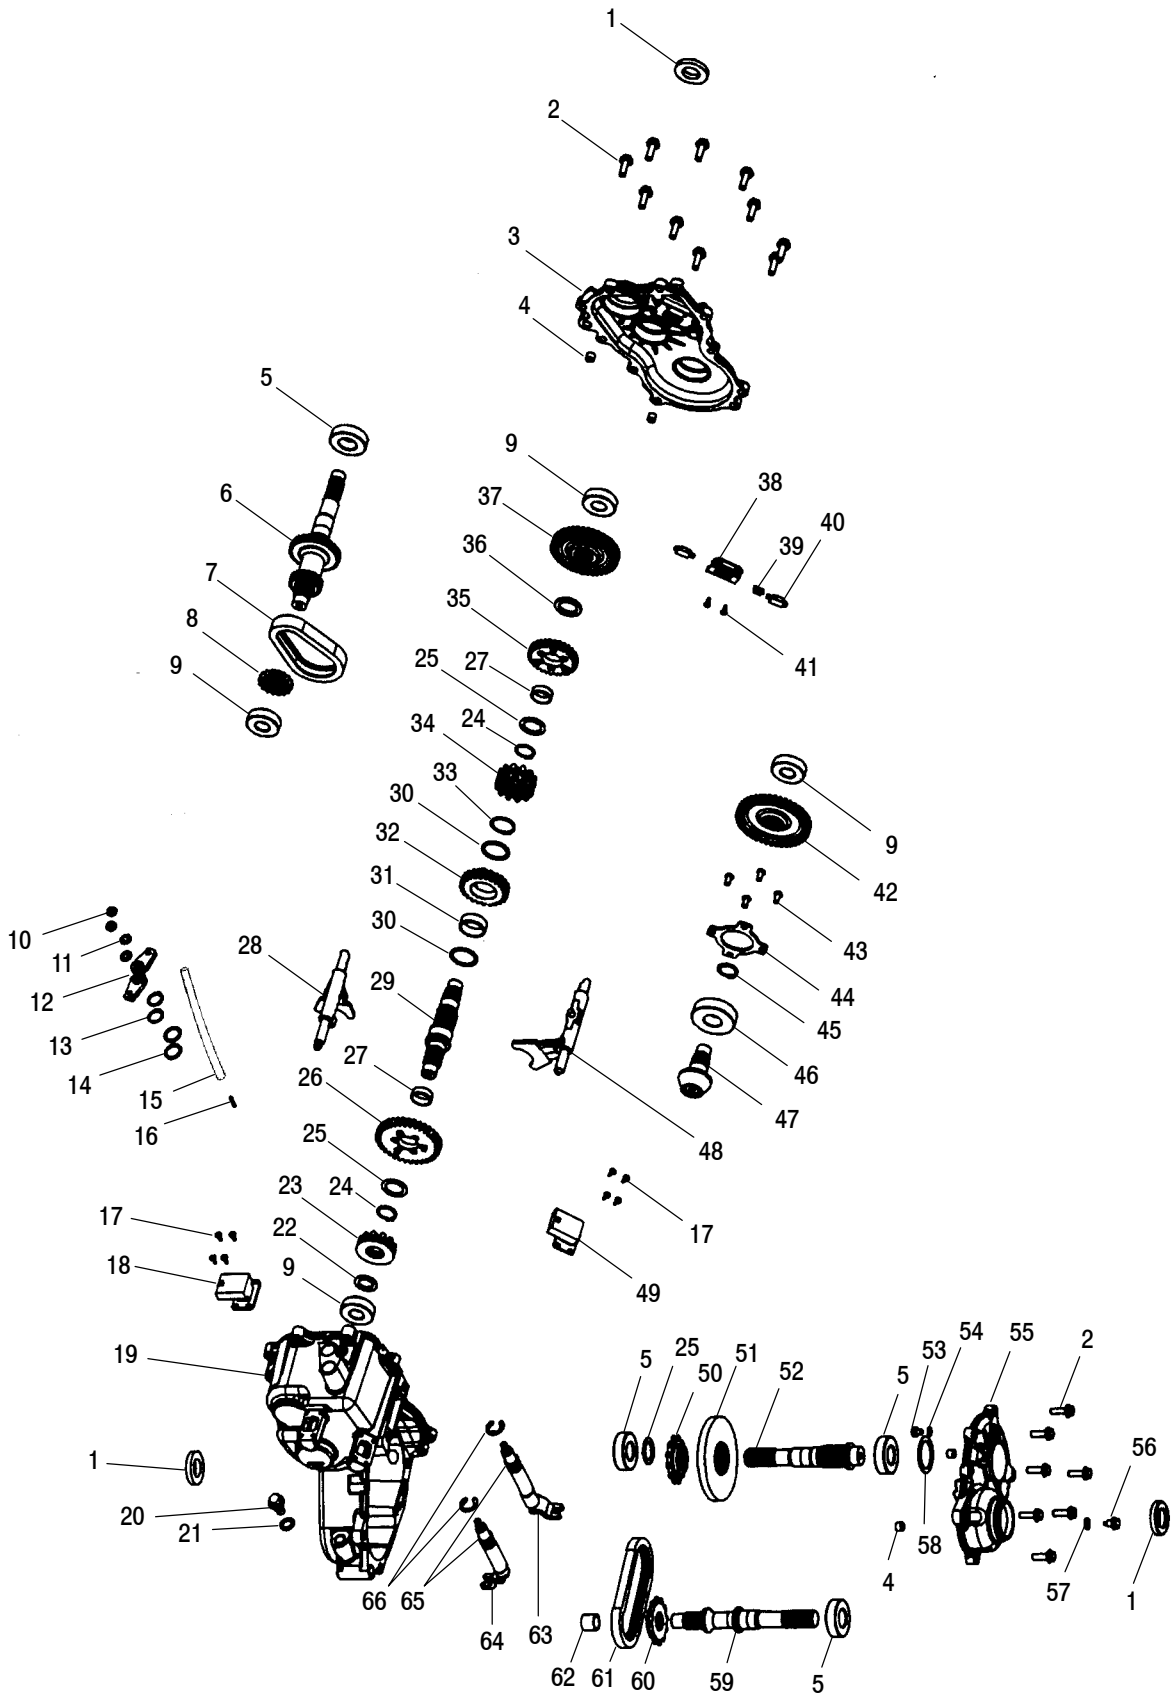

MAIN GEARCASE

MAGNUM 325 4X4 A00CD32AA and MAGNUM 325 4X4 A00CD32CA and 325 MAGNUM 4X4 HDS A00CD32FA and 325 MAGNUM 4X4 HDS II A00CD32FB

MAIN GEARCASE

MAGNUM 325 4X4 A00CD32AA and MAGNUM 325 4X4 A00CD32CA and 325 MAGNUM 4X4 HDS A00CD32FA and 325 MAGNUM 4X4 HDS II A00CD32FB

Ref.	Part No.	Qty.	Description	Ref.	Part No.	Qty.	Description
	1341296	1	Asm., Gearcase, Main (Incl. all less 11)(AA)(CA)(FB)	31	3233014	1	Bearing, Needle
	1341336	1	Asm., Gearcase, Main (Incl. 1-48,50-66)(FA)	32	3233599	1	Sprocket, 24T
1	3233248	3	Seal (FA)	33	3233029	1	Ring, Retaining
	3233788	3	Seal (AA)(CA)(FB)	34	3233533	1	Engagement Dog, H/R, HLR
2	3233252	17	Screw	35	3233600	1	Gear, 30T
3	3233610	1	Gearcase, LH (AA)(CA)(FB)	36	3233613	1	Spacer
	3233763	1	Cover, LH (FA)	37	3233708	1	Gear, Helical, 36T (AA)(CA)(FB)
4	3233529	4	Pipe, Knock		3233762	1	Gear, Helical, 34T (FA)
5	3233019	4	Bearing, Ball	38	3233309	1	Bracket, Interlock
6	3233604	1	Shaft, Input, 31T (AA)(CA)(FB)	39	3233032	1	Spring, Shifting, Interlock
	3233756	1	Shaft, Input, 31T (FA)	40	3233308	2	Pin, Interlock
7	3233036	1	Chain, Silent	41	3233747	2	Screw
8	3233603	1	Gear, 16T w/22T Spline (AA)(CA)(FB)	42	3233709	1	Gear, Helical, 48T (AA)(CA)(FB)
	3233755	1	Gear, 14/19T (FA)		3233764	1	Gear, Helical, 50T (FA)
9	3233018	4	Bearing, Ball	43	3233608	4	Screw (Qty. 8 for FA)
10	3233055	2	Nut, FLEXLOC (FA)	44	3233609	1	Cover, Bearing, Center
	3233961	2	Nut, Lock (AA)(CA)(FB)	45	3233106	1	Ring, Retaining
11	3233054	2	Washer, Flat (FA)	46	3233607	1	Bearing, Ball
12	3233153	2	Bellcrank	47	3233606	1	Shaft, 10T, Spiral Bevel
13	3233045	2	Ring, Retaining	48	3233605	1	Fork, Shift, Low (AA)(CA)(FB)
14	3233040	2	Washer		3233759	1	Fork, Shift, Low/Park (FA)
15	8360009-600	AR	Line, Vent	49	3233617	1	Switch, 2 Position (AA)(CA)(FB)
16	3233037	1	Tube, Vent	50	3233620	1	Sprocket, 12T w/18T Spline
17	3233749	8	Screw	51	3233621	1	Gear, Spiral, Bevel, 31T
18	3233615	1	Switch, 3 Position (Qty. 2 for FA)	52	3233622	1	Shaft, Rear Output
19	3233902	1	Gearcase, Main (AA)(CA)(FB)	53	3233582	1	Button, Thrust
	3233765	1	Gearcase, RH (FA)	54	3233583	1	Shim
20	3233711	1	Plug	55	3233623	1	Cover, Output (FA)
21	3233324	1	Washer		3233781	1	Cover, Output (AA)(CA)(FB)
22	3233628	1	Washer	56	3233253	1	Plug, Drain (FA)
23	3233629	1	Engagement Dog, Low (AA)(CA)(FB)		3233777	1	Plug, Drain (AA)(CA)(FB)
	3233758	1	Engagement Dog, Low/Park (FA)	57	3233254	1	Washer
24	3233306	2	Ring, Retaining	58	3233611	1	Shim
25	3233619	3	Washer, Thrust	59	3233625	1	Shaft, Front Output
26	3233631	1	Gear (AA)(CA)(FB)	60	3233093	1	Sprocket, 12T
	3233760	1	Gear, 36T (FA)	61	3233626	1	Chain, Roller
27	3233103	2	Bearing, Needle	62	3233552	1	Bushing, Garlock
28	3233602	1	Fork, Shift, H/R	63	3233624	1	Shaft, Shift, Low
29	3233598	1	Shaft, Reverse (AA)(CA)(FB)	64	3233627	1	Shaft, Shift, H/R
	3233761	1	Shaft, Reverse (FA)	65	3233548	2	O-Ring
30	3233012	2	Washer, Thrust	66	3233618	2	Ring, Retaining