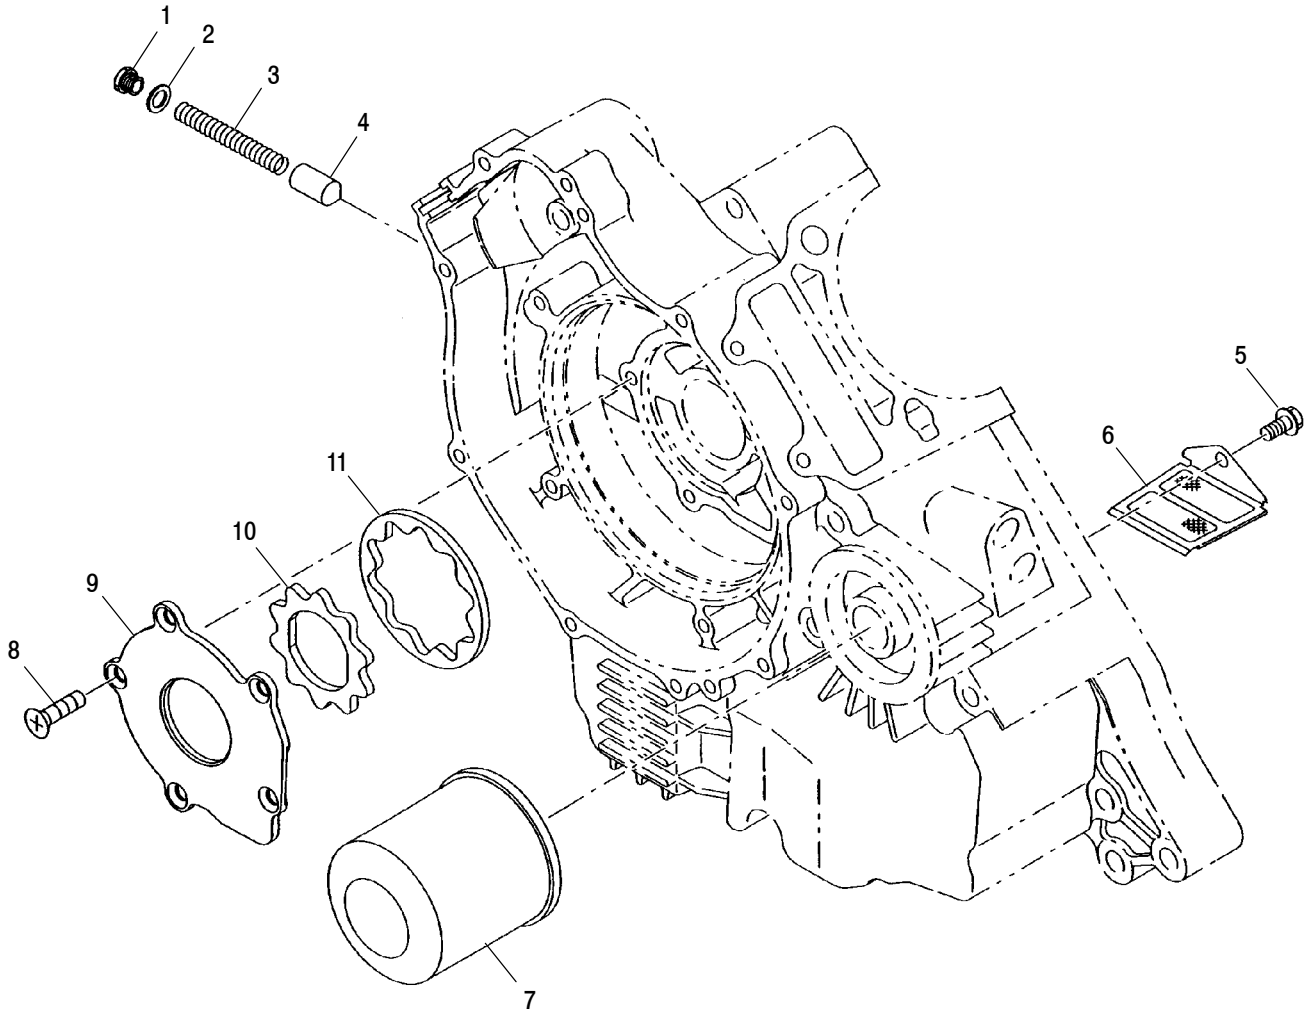

OIL PUMP and OIL FILTER

MAGNUM 325 4X4 A00CD32AA and MAGNUM 325 4X4 A00CD32CA and 325 MAGNUM 4X4 HDS A00CD32FA and 325 MAGNUM 4X4 HDS II A00CD32FB

Ref. Part No.	Qty.	Description
1	1	Plug
2	1	Gasket
3	1	Spring
4	1	Valve, Relief
5	1	Bolt, Flange
6	1	Strainer, Oil
3087015	1	Strainer, Oil (For Engine Serial Numbers 35878-39057 Only)

Ref. Part No.	Qty.	Description
7	1	Filter, Oil
8	5	Screw (If built before 3/1/99)
3086805	5	Screw (If built after 3/1/99)
9	1	Cover, Oil Pump
10	1	Rotor, Inner
11	1	Rotor, Outer