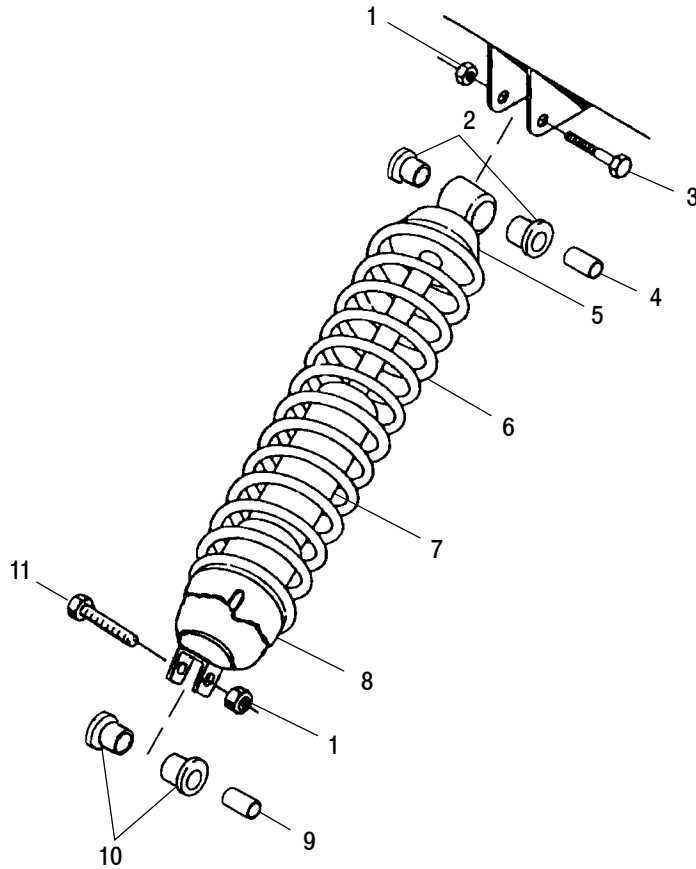

SHOCK MOUNTING

MAGNUM 325 4X4 A00CD32AA and MAGNUM 325 4X4 A00CD32CA and 325 MAGNUM 4X4 HDS A00CD32FA and 325 MAGNUM 4X4 HDS II A00CD32FB

Ref. Part No.	Qty.	Description
1	2	Nut, Nylok
2	2	Bushing (If built before 6/21/99)
3	1	Screw
4	1	Tube (If built before 6/21/99)
5	1	Retainer, Shock
6	1	Spring (For 7041774)(If built before 6/21/99)
7041849-067	1	Spring (For 7041890)(If built after 6/21/99)
7041815-067	1	Spring (FA)(FB)

Ref. Part No.	Qty.	Description
7	1	Shock (If built before 6/21/99)
7041890	1	Shock (If built after 6/21/99)
8	1	Cam, Adjuster (For 7041774)(If built before 6/21/99)
5630551	1	Cam, Adjuster (For 7041890)(If built after 6/21/99)
9	1	Tube
10	2	Bushing
11	1	Screw