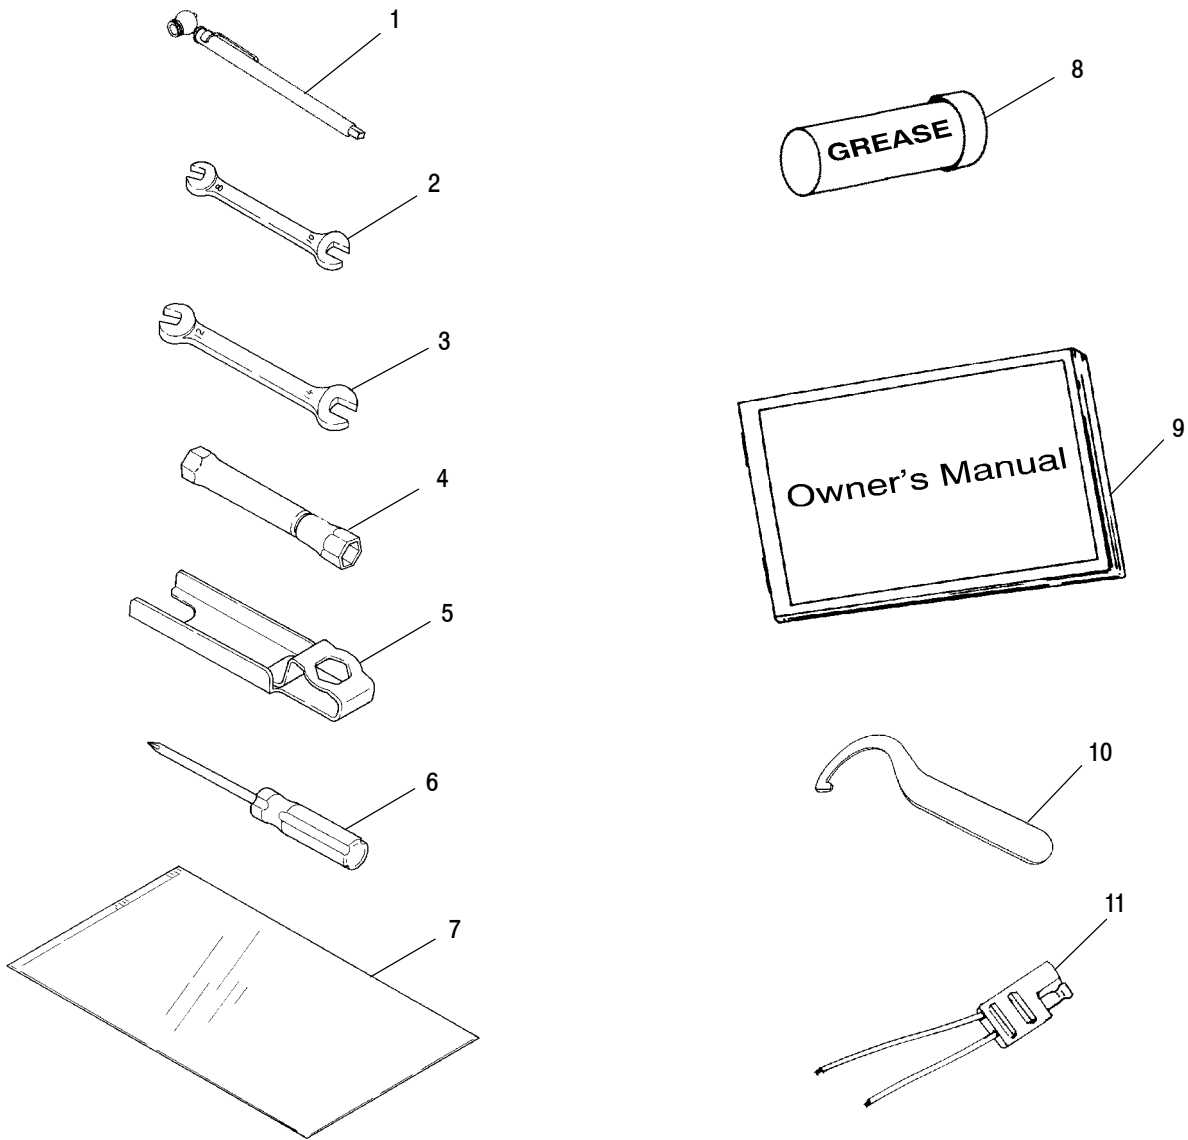

TOOL KIT

MAGNUM 325 4X4 A00CD32AA and MAGNUM 325 4X4 A00CD32CA and 325 MAGNUM 4X4 HDS A00CD32FA and 325 MAGNUM 4X4 HDS II A00CD32FB

Ref. Part No.	Qty.	Description
		Kit - Tool (Incl. 2-7)
1	1	Gauge, Tire Pressure
2	1	Wrench, Open 8-10mm
3	1	Wrench, Open 12-14mm
4	1	Wrench, Box
5	1	Puller, Spark Plug (Wrench Handle)
6	1	Screwdriver

Ref. Part No.	Qty.	Description
7	1	Pouch, Tool Kit
8	1	Lube, U-Joint, 3 oz., Case
9	1	Owner's Manual, '00 ATV
	1	Supplement, Owner's Manual, '00 Magnum 325 4x4
10	1	Wrench, Spanner, Cam
11	1	Pigtail, Power