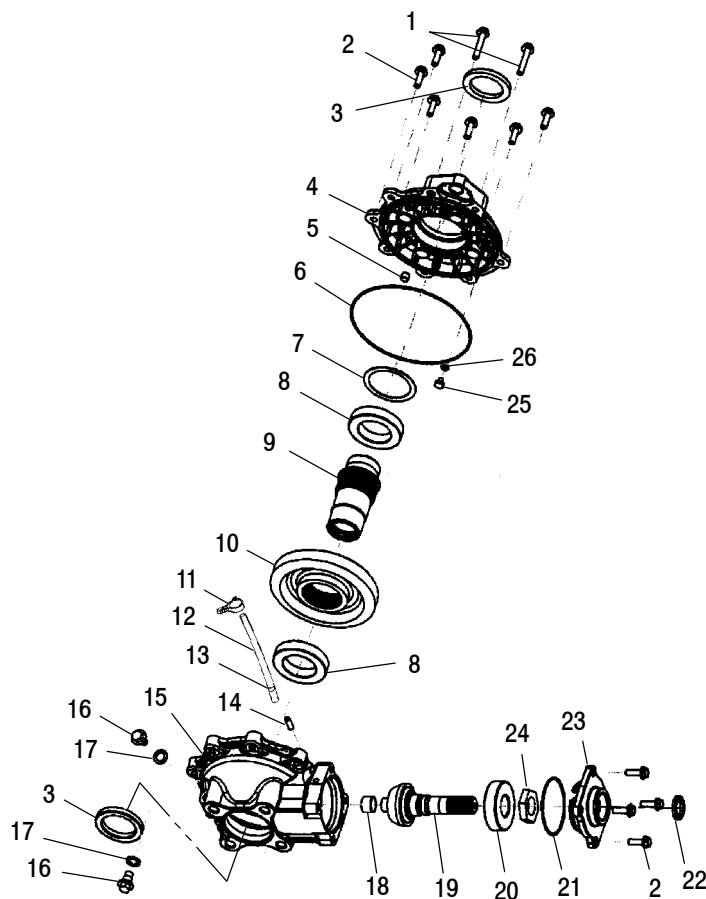

REAR HOUSING

MAGNUM 325 4X4 A00CD32AA and MAGNUM 325 4X4 A00CD32CA and 325 MAGNUM 4X4 HDS A00CD32FA and 325 MAGNUM 4X4 HDS II A00CD32FB

Ref. Part No.	Qty.	Description	Ref. Part No.	Qty.	Description
1341254	1	Asm., Gearcase, Rear (Incl. 1-10, 14-26) (If built before 2-21-99)	13	1	Clamp, Hose
1341309	1	Asm., Gearcase, Rear (Incl. 1-10, 14-26) (If built before 7-01-99)	14	1	Tube, Vent
1341321	1	Asm., Gearcase, Rear (Incl. 1-10, 14-26) (If built after 7-01-99)	15	1	Gearcase, Rear Housing (For Gearcase 1341254 and 1341309)
3233585	2	Screw	3233739	1	Gearcase, Rear Housing (For Gearcase 1341321)
3233252	10	Screw	16	2	Plug
3233256	2	Seal	17	2	Washer
3233584	1	Cover, Gearcase, Output (For Gearcase 1341254 and 1341309)	18	1	Bushing
3233741	1	Cover, Gearcase, Output (For Gearcase 1341321)	19	1	Shaft, Pinion, 10T, Bevel, Rear (For Gearcase 1341254)
3233529	1	Pipe, Knock (For Gearcase 1341254 and 1341309)	3233707	1	Shaft, Pinion, 10T, Bevel, Rear (For Gearcase 1341309)
3233587	1	O-Ring	3233738	1	Shaft, Pinion, 10T, Bevel, Rear (For Gearcase 1341321)
3233581	1	Shim	20	1	Bearing, Ball (For Gearcase 1341254 and 1341309)
3233268	2	Bearing, Ball	3233714	1	Bearing, Ball (For Gearcase 1341321)
3233580	1	Shaft, Rear Axle	21	1	O-Ring
3233579	1	Gear, Bevel, 31T, Rear (For Gearcase 1341254 and 1341309)	22	1	Seal, Oil
3233740	1	Gear, Bevel, 31T, Rear (For Gearcase 1341321)	23	1	Gearcase, Cover, Input
7670102	3	Clip	24	1	Nut, Lock
8450003-1525	AR	Line, Vent	25	1	Button, Thrust
			26	1	Shim