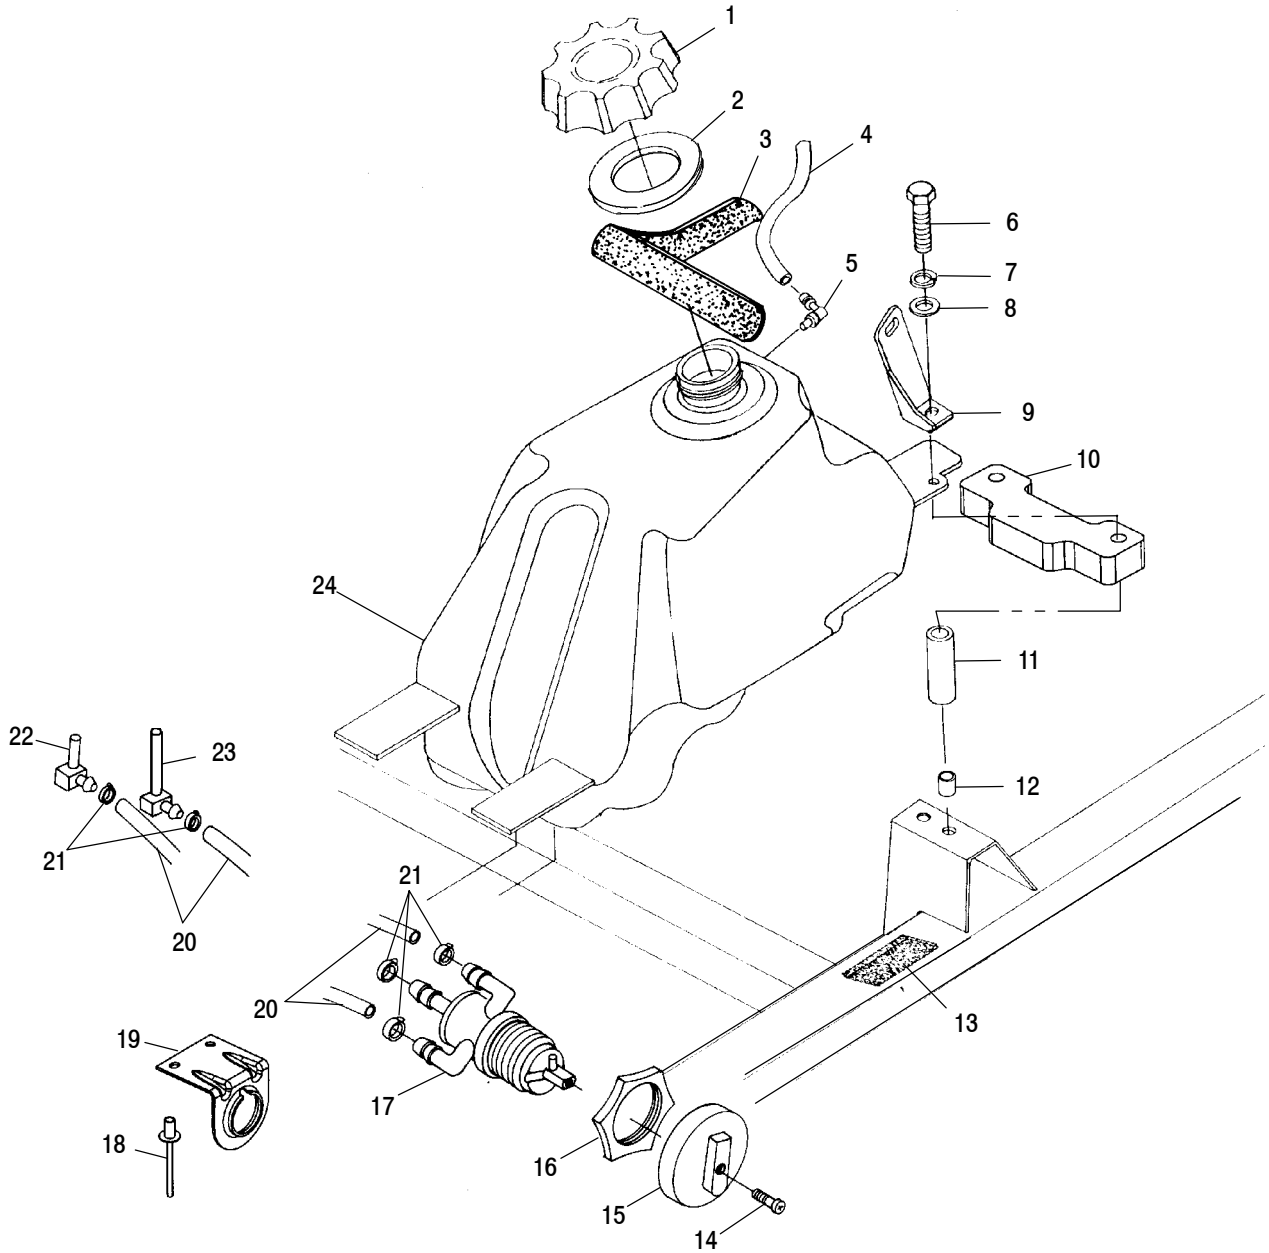

FUEL TANK

MAGNUM 325 4X4 A00CD32AA and MAGNUM 325 4X4 A00CD32CA and 325 MAGNUM 4X4 HDS A00CD32FA and 325 MAGNUM 4X4 HDS II A00CD32FB

Ref.	Part No.	Qty.	Description
1	5430725	1	Cap, Gas Tank
2	5810144	1	Gasket, Fuel Cap
3	5811899	1	Seal, Foam
4	8360009-600	AR	Line, Fuel
5	5431053	1	Vent, Tank
6	7517451	2	Bolt
7	7552801	2	Washer
8	7558301	2	Washer
9	5222154-067	1	Bracket, Mounting, Rear, LH
	5222155-067	1	Bracket, Mounting, Rear, RH
10	5811796	1	Foam, Intake, Splash
11	5332457	2	Spacer (If built before 1/17/00)
	5333936	2	Spacer (If built after 1/17/00)

Ref.	Part No.	Qty.	Description
12	7547069	4	Nutsert
13	5810317	2	Pad, Fuel Tank Bracket
14	7517505	1	Screw
15	5432559	1	Knob, Fuel Valve
16	5432733	1	Nut, Fuel Valve
17	7052161	1	Valve, 3-Way
18	7661637	2	Rivet
19	5240577-067	1	Bracket, Fuel Valve
20	8450040-600	AR	Line, Fuel
21	7080003	4	Clamp, Hose, Red
22	7052149	1	Fitting, Fuel Outlet, Reserve
23	7052146	1	Fitting, Fuel Outlet, Main
24	2520183	1	Asm., Fuel Tank (Incl. 5,22,23)