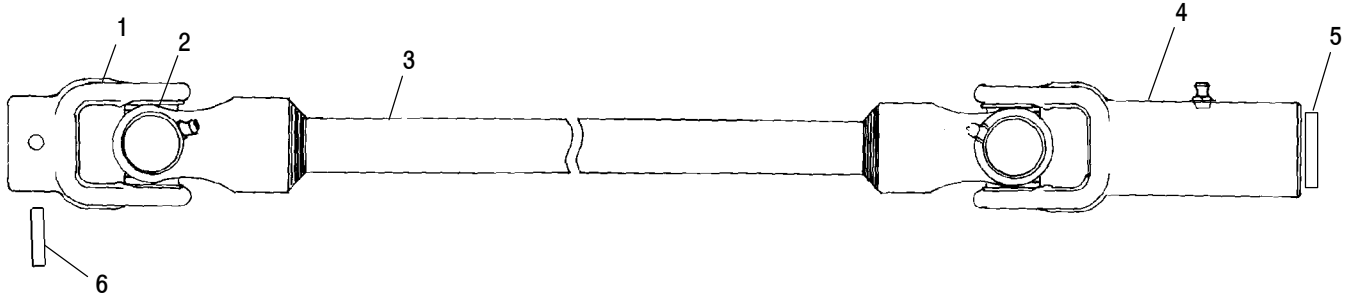

PROP SHAFT

MAGNUM 325 4X4 A00CD32AA and MAGNUM 325 4X4 A00CD32CA and 325 MAGNUM 4X4 HDS A00CD32FA and 325 MAGNUM 4X4 HDS II A00CD32FB

Ref.	Part No.	Qty.	Description
	1380138	1	Asm., Prop Shaft (Incl. 1-4)
1	3260133	1	Yoke, Gear Case, Front
2	3260104	2	Kit - Cross and Bearing
3	3260140	1	Shaft, Prop, Front

Ref.	Part No.	Qty.	Description
4	3260131	1	Yoke, Splined
5	5411092	1	O-Ring
6	7661913	1	Pin, Spring

11/98