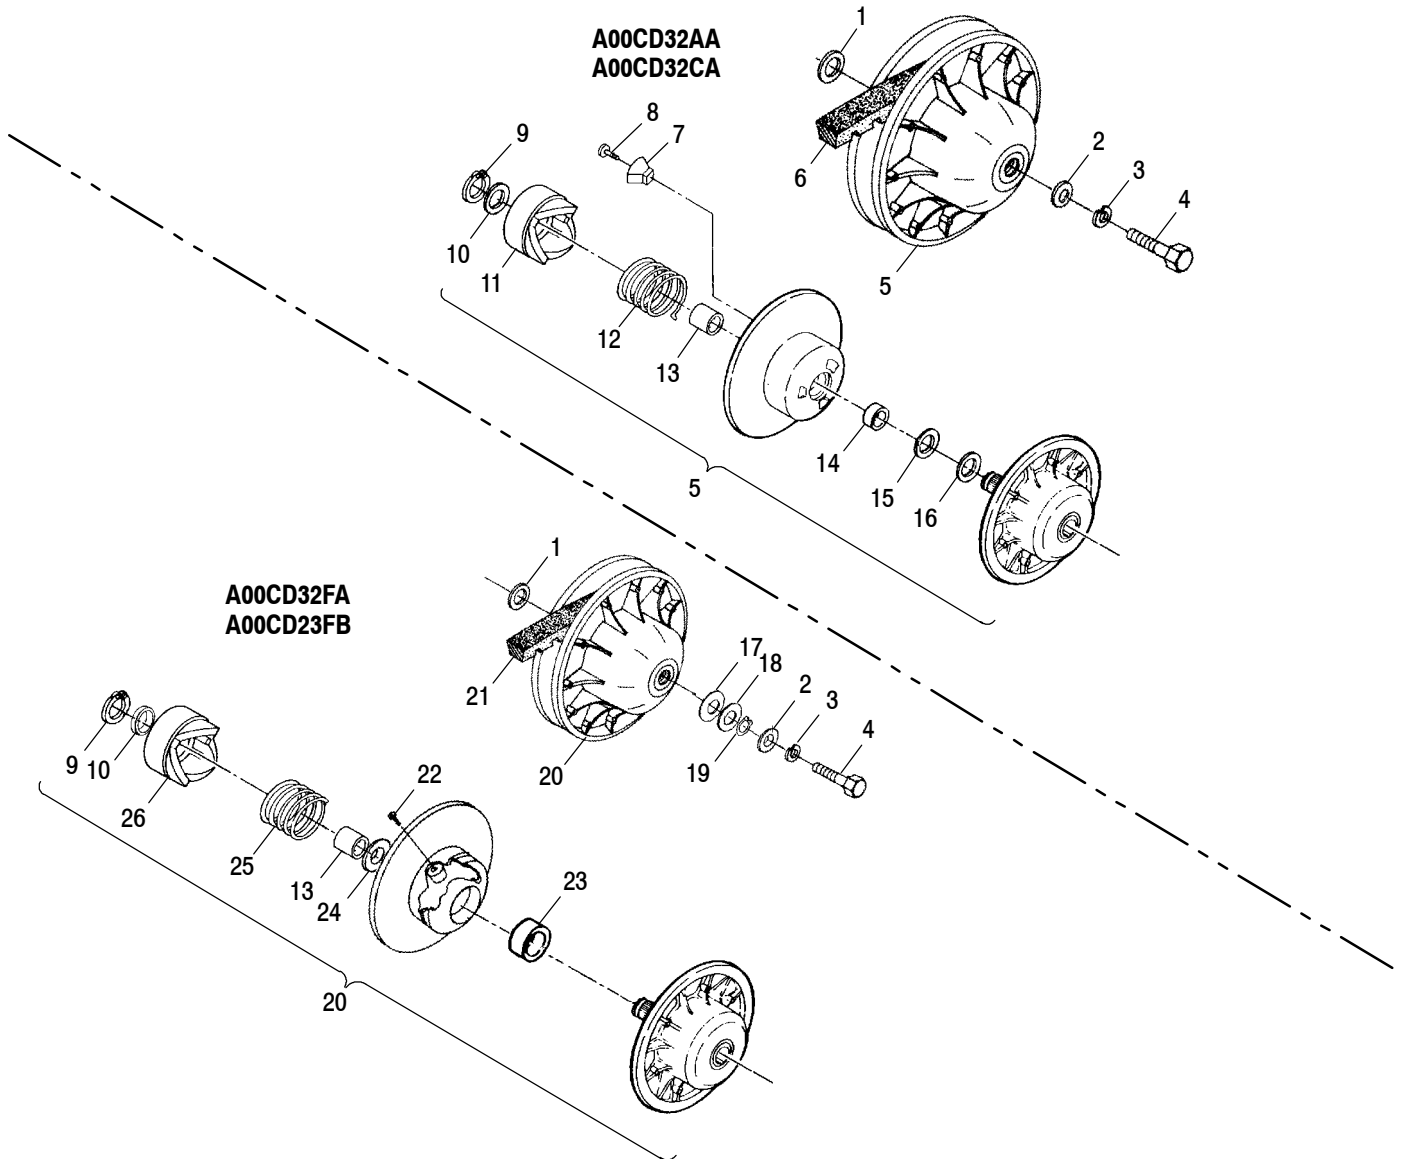

DRIVEN CLUTCH

MAGNUM 325 4X4 A00CD32AA and MAGNUM 325 4X4 A00CD32CA and 325 MAGNUM 4X4 HDS A00CD32FA and 325 MAGNUM 4X4 HDS II A00CD32FB

Ref. Part No.	Qty.	Description
1	AR	Bushing
2	1	Washer, Domed
3	1	Washer, Spring Lock
4	1	Bolt
5	1	Asm., Driven Clutch, 3 Angle, Heavy (Incl. 7-16)(AA)(CA)
6	1	Belt, Drive
7	3	Button, Ramp
8	3	Bolt
9	1	Ring, Retaining
10	1	Spacer
11	1	Ramp, Stationary (If built before 4/01/00)
	1	Ramp, Stationary (If built after 4/01/00)
12	1	Spring, Clutch
13	1	Bearing, Moveable (1")

Ref. Part No.	Qty.	Description
14	1	Bearing, Moveable (1/2")
15	AR	Washer (.030")
16	AR	Washer, Spacer (.020")
	AR	Washer, Spacer (.025")
17	1	Washer
18	1	Bushing
19	1	Ring, Retaining
20	1	Asm., Driven Clutch, Braking (Incl. 2,9,10,13,18,19,23-26)(FA)(FB)
21	1	Belt, Drive
22	3	Screw
23	1	Bearing
24	1	Washer
25	1	Spring
26	1	Ramp, Stationary