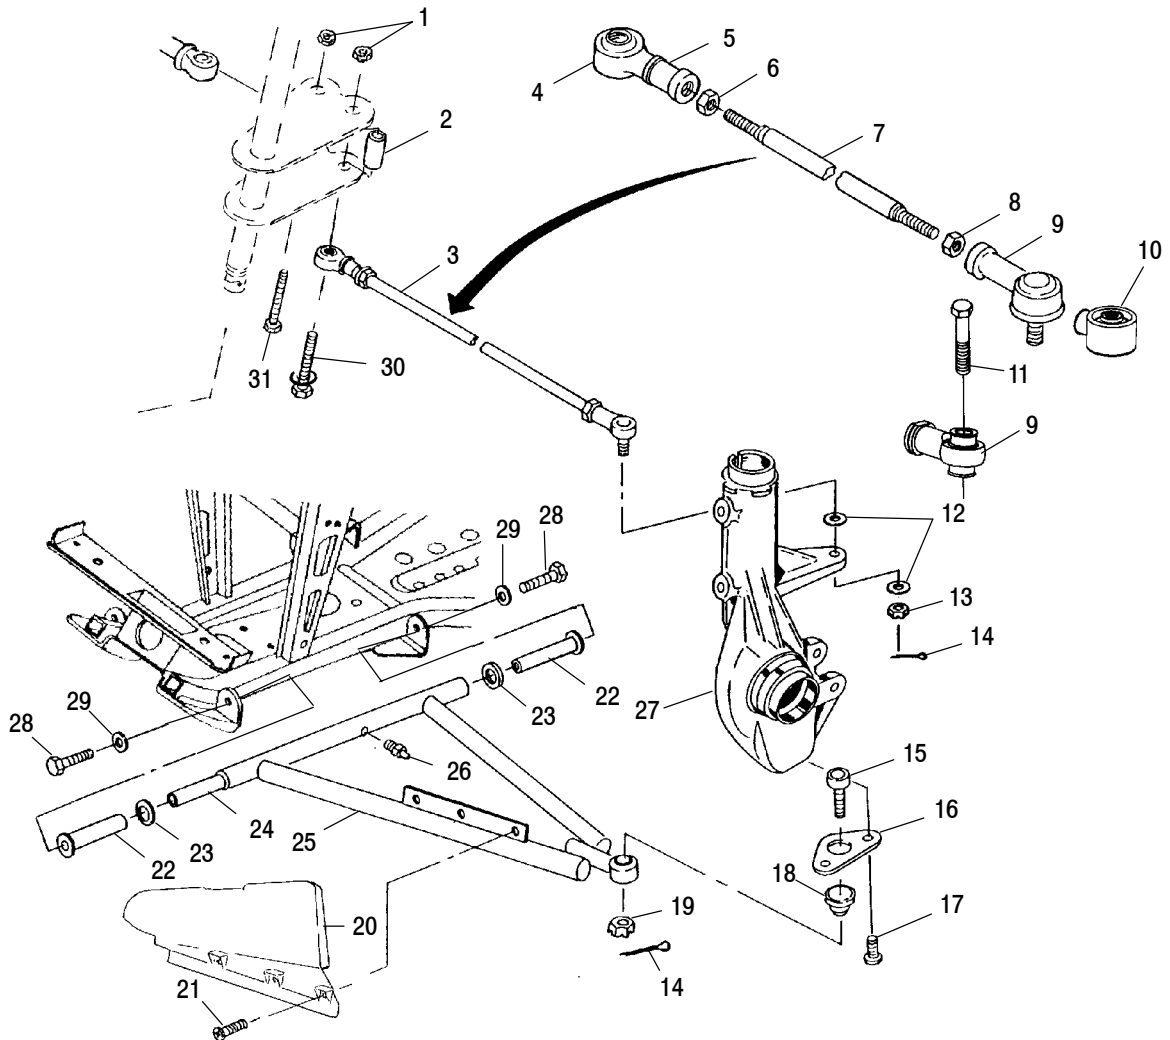

A-ARM/STRUT MOUNTING

MAGNUM 325 4X4 A00CD32AA and MAGNUM 325 4X4 A00CD32CA and 325 MAGNUM 4X4 HDS A00CD32FA and 325 MAGNUM 4X4 HDS II A00CD32FB

Ref. Part No.	Qty.	Description
1	7542403	2 Nut, FLEXLOC
2	5333367	1 Bushing
3	1820567	2 Asm., Tie Rod (Incl. 4-9)(If Built before 8/16/99)
	1820805	2 Asm., Tie Rod (Incl. 4-9)(If Built after 8/16/99)
4	5411291	2 Boot, Seal, Rod End
5	7061034	2 Rod End
6	7542711	2 Nut
7	5020926	2 Tie Rod
8	7547028	2 Nut, LH
9	7061033	2 Rod End, LH (If Built before 8/16/99)
	7061054	2 Rod End, LH (If Built after 8/16/99)
10	5411920	1 Boot, Seal, Rod End
11	7517674	2 Bolt (If Built after 8/16/99)
12	7555806	4 Washer, Flat (If Built before 8/16/99)
	7556099	4 Washer, Flat (If Built after 8/16/99)
13	7546904	2 Nut
14	7661203	4 Pin, Cotter
15	7080927	2 Joint, Ball

Ref. Part No.	Qty.	Description
16	5211121	2 Bracket, Ball Joint
17	7512284	4 Screw
18	5410548	2 Boot, Rubber
19	7542438	2 Nut, Castle
20	5431150	1 Shield, CV Joint, LH
	5431149	1 Shield, CV Joint, RH
21	7517756	6 Screw
22	5433066	4 Bushing, A-Arm, Long
23	5020677	4 Bushing
24	5020681	2 Shaft, A-Arm
25	2201609	1 Kit - A-Frame, LH
	2201610	1 Kit - A-Frame, RH
26	7080433	2 Fitting, Lubrication
27	-----	1 Asm., Heavy Hubstrut (See Front Strut Pg. B6, Ref. 15)
28	7512492	4 Screw
29	7552603	4 Washer, Spring Lock
30	7517527	1 Bolt
31	7515415	1 Screw

10/00