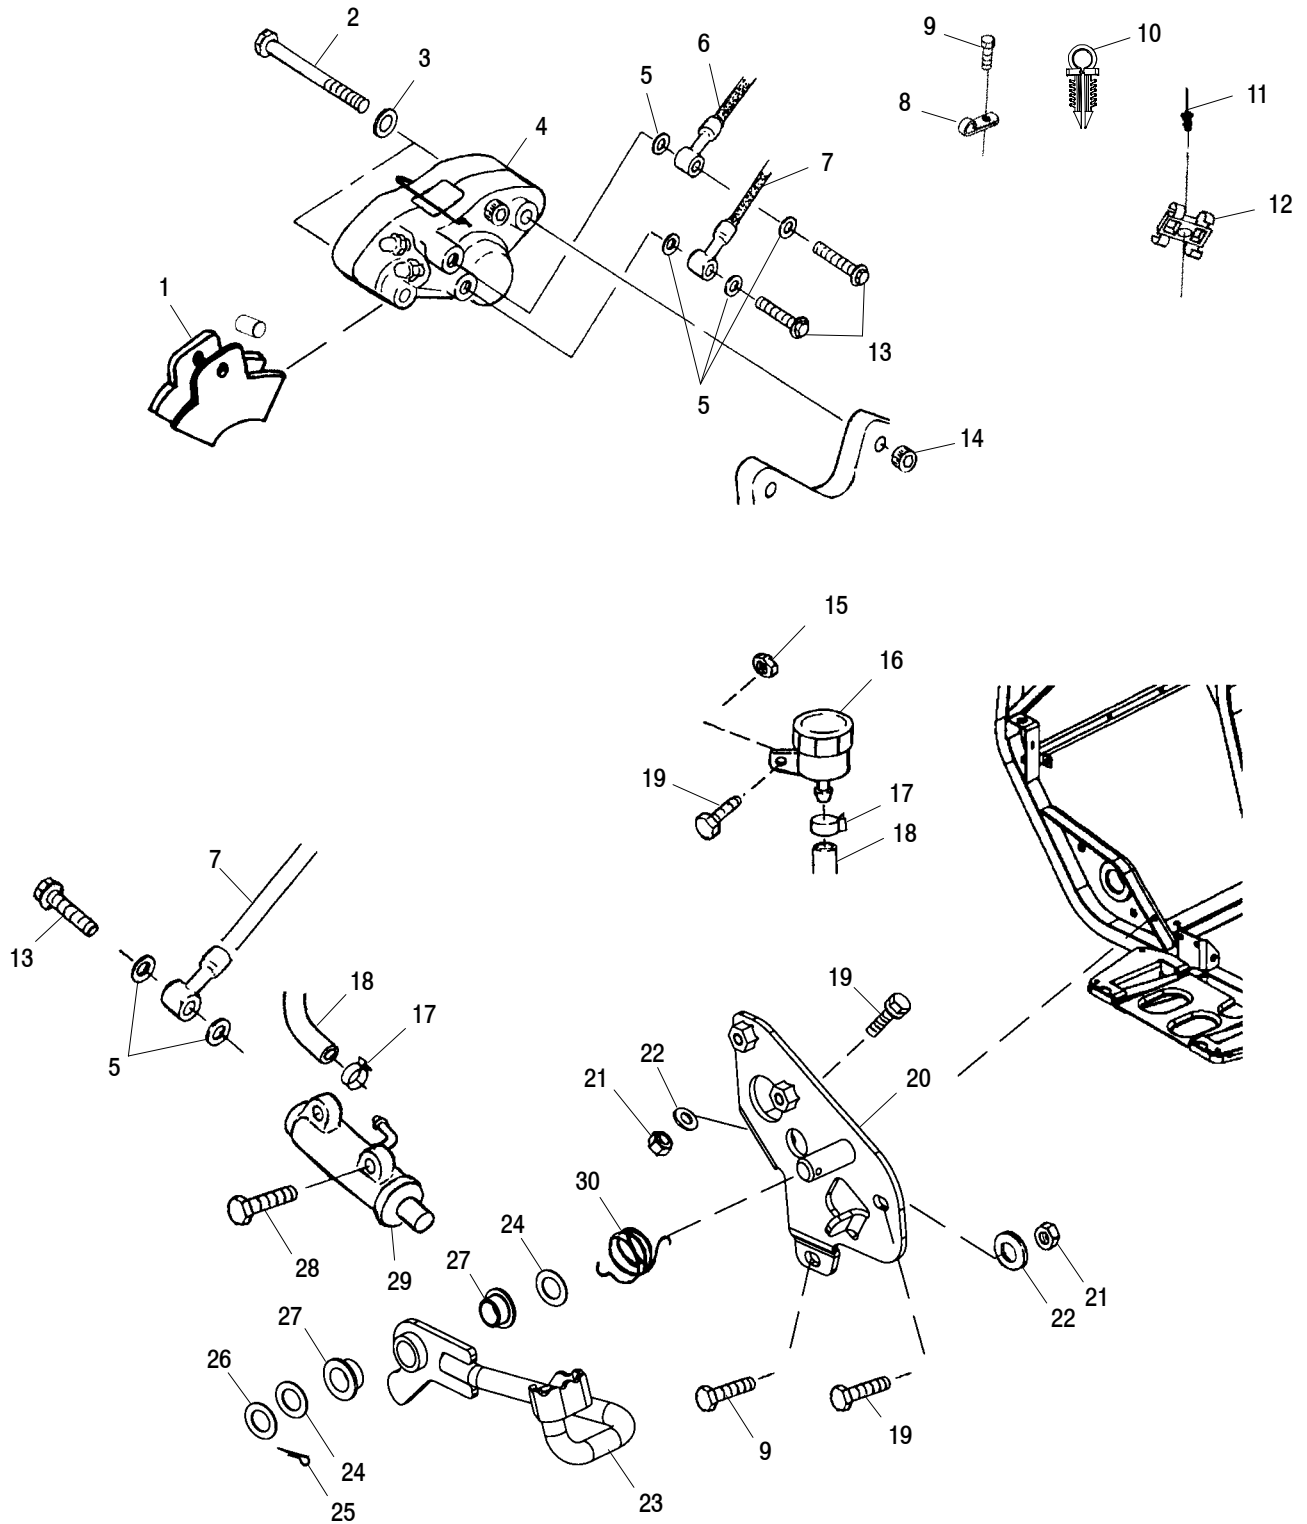

REAR BRAKE

MAGNUM 325 4X4 A00CD32AA and MAGNUM 325 4X4 A00CD32CA and 325 MAGNUM 4X4 HDS A00CD32FA and 325 MAGNUM 4X4 HDS II A00CD32FB

REAR BRAKE

MAGNUM 325 4X4 A00CD32AA and MAGNUM 325 4X4 A00CD32CA and 325 MAGNUM 4X4 HDS A00CD32FA and 325 MAGNUM 4X4 HDS II A00CD32FB

Ref.	Part No.	Qty.	Description	Ref.	Part No.	Qty.	Description
1	2201189	1	Kit - Brake Pad (Incl. Spacer and Pin)	13	1930674	3	Bolt, Banjo
	1910339	1	Pad, Spacer	14	7542403	2	Nut
	1930860	1	Pin	15	7542153	1	Nut, Nylok
2	7515406	2	Screw	16	1930854	1	Reservoir, Brake, Rear
3	7555806	2	Washer	17	7080003	2	Clamp, Hose
4	1910270	1	Asm., Brake Caliper, Rear (If built before 2/09/99)	18	1910331	1	Hose, Reservoir
	1910367	1	Asm., Brake Caliper (If built after 2/09/99)	19	7512240	3	Bolt
	2201428	1	Kit, Bleeder Replacement	20	1012753-067	1	Pivot, Brake Mount, Rear
	2201467	1	Piston, Caliper, DH2P, Rear	21	7542122	2	Nut, Nylok
	2201385	1	Kit, Caliper Seal	22	7558301	2	Washer
5	5410988	6	Seal	23	1012752-067	1	Rod, Brake
6	1910286	1	Line, Brake, Front Hand	24	7555919	2	Washer
7	1910288	1	Line, Brake, Rear Foot	25	7661401	1	Pin, Cotter
8	7080573	1	Clamp	26	7556090	1	Washer
9	7517386	2	Screw	27	5433189	2	Bushing, Pedal Pivot
10	7080762	3	Clip, Brake Line	28	7515158	2	Screw
11	7661048	2	Rivet	29	1910311	1	Master Cylinder, Foot
12	7080816	1	T-Clip, Dual	30	7041750	1	Spring, Torsion

9/02