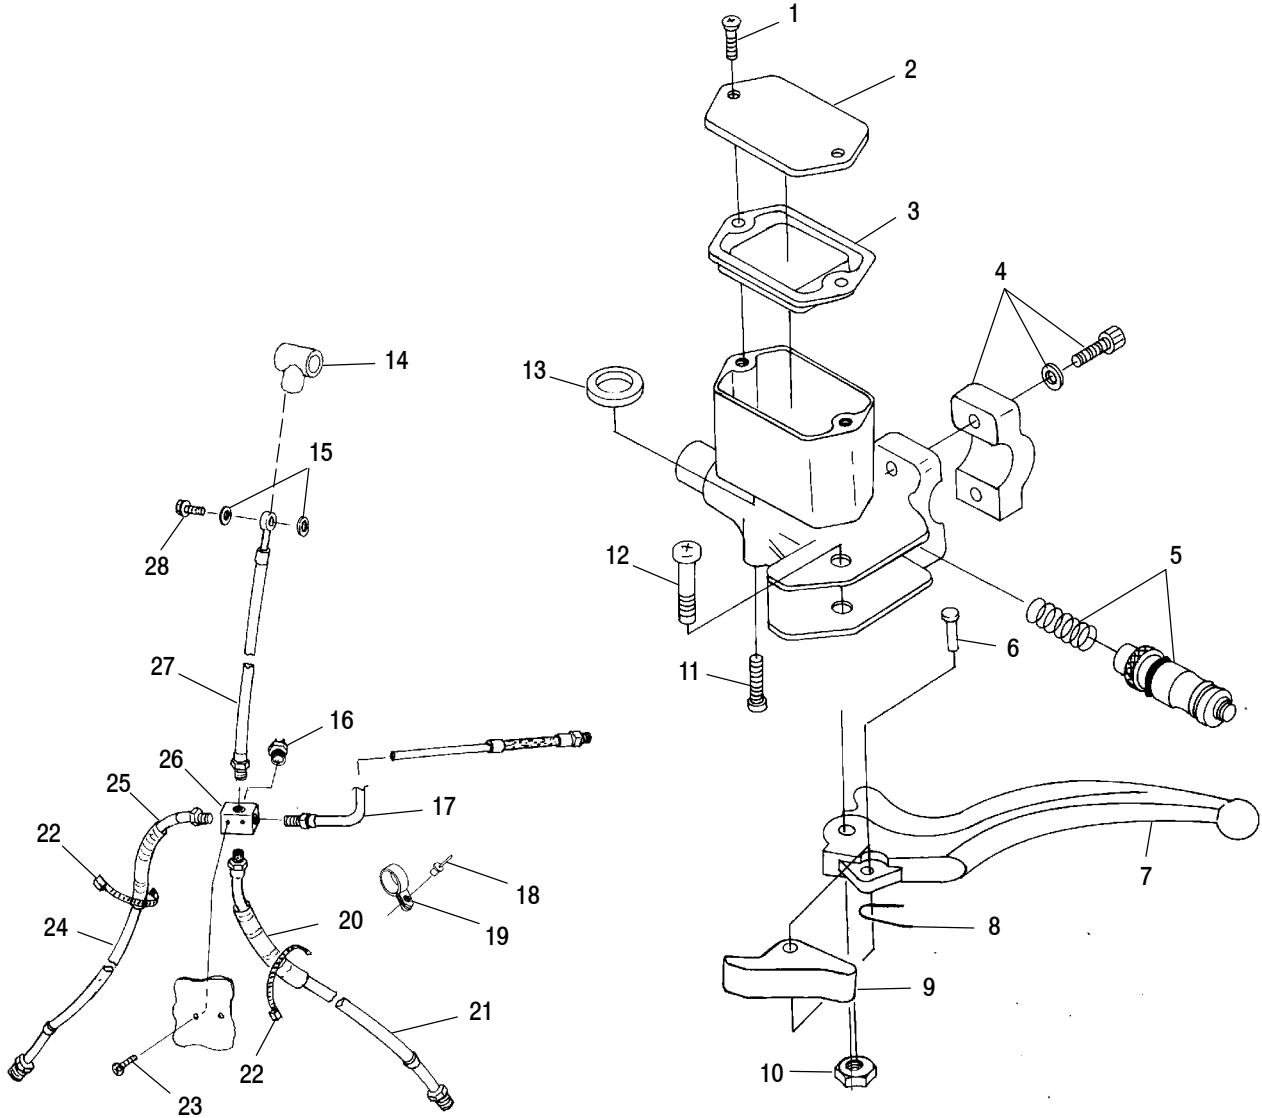

CONTROLS - MASTER CYLINDER/BRAKE LINE

MAGNUM 325 4X4 A00CD32AA and MAGNUM 325 4X4 A00CD32CA and 325 MAGNUM 4X4 HDS A00CD32FA and 325 MAGNUM 4X4 HDS II A00CD32FB

Ref.	Part No.	Qty.	Description
	2050078	1	Asm., Master Cylinder (Incl. 1-13)
	2200809	1	Kit - Master Cylinder Reservoir (Incl. 1-3,13)
1	1930797	2	Bolt, Cap
2	1930796	1	Cap, Reservoir
3	1930795	1	Diaphragm
4	2200808	1	Kit - Master Cylinder Clamp
5	1930799	1	Asm., Master Cylinder Piston
6	1930804	1	Rivet
7	2201034	1	Kit - Brake Lever w/Parking Latch (Incl. 6-9)
8	-----	1	Spring, Flat
9	2201090	1	Kit - Park Brake Lever (Incl. 6,8)
10	1930806	1	Nut
11	1930792	2	Bolt, Reservoir
12	1930805	1	Bolt, Lever

Ref.	Part No.	Qty.	Description
13	-----	1	Ring, Square, Reservoir
14	5411297	1	Boot, Rubber Brake Line
15	5410988	2	Seal
16	4110164	1	Switch
17	1910286	1	Line, Hand Brake, Front
18	7621462	1	Rivet
19	7080539	1	Clamp, Nylon
20	8360031-30	1	Conduit, Convoluted
21	1930752	1	Line, Brake, Left Front w/Fittings
22	7080138	8	Cable Tie
23	7512084	2	Screw
24	8360011-38	1	Tubing, Convoluted
25	1930753	1	Line, Brake, Right Front w/Fittings
26	7052237	1	Fitting, Cross
27	1930816	1	Line, Brake
28	1930674	1	Bolt, Banjo