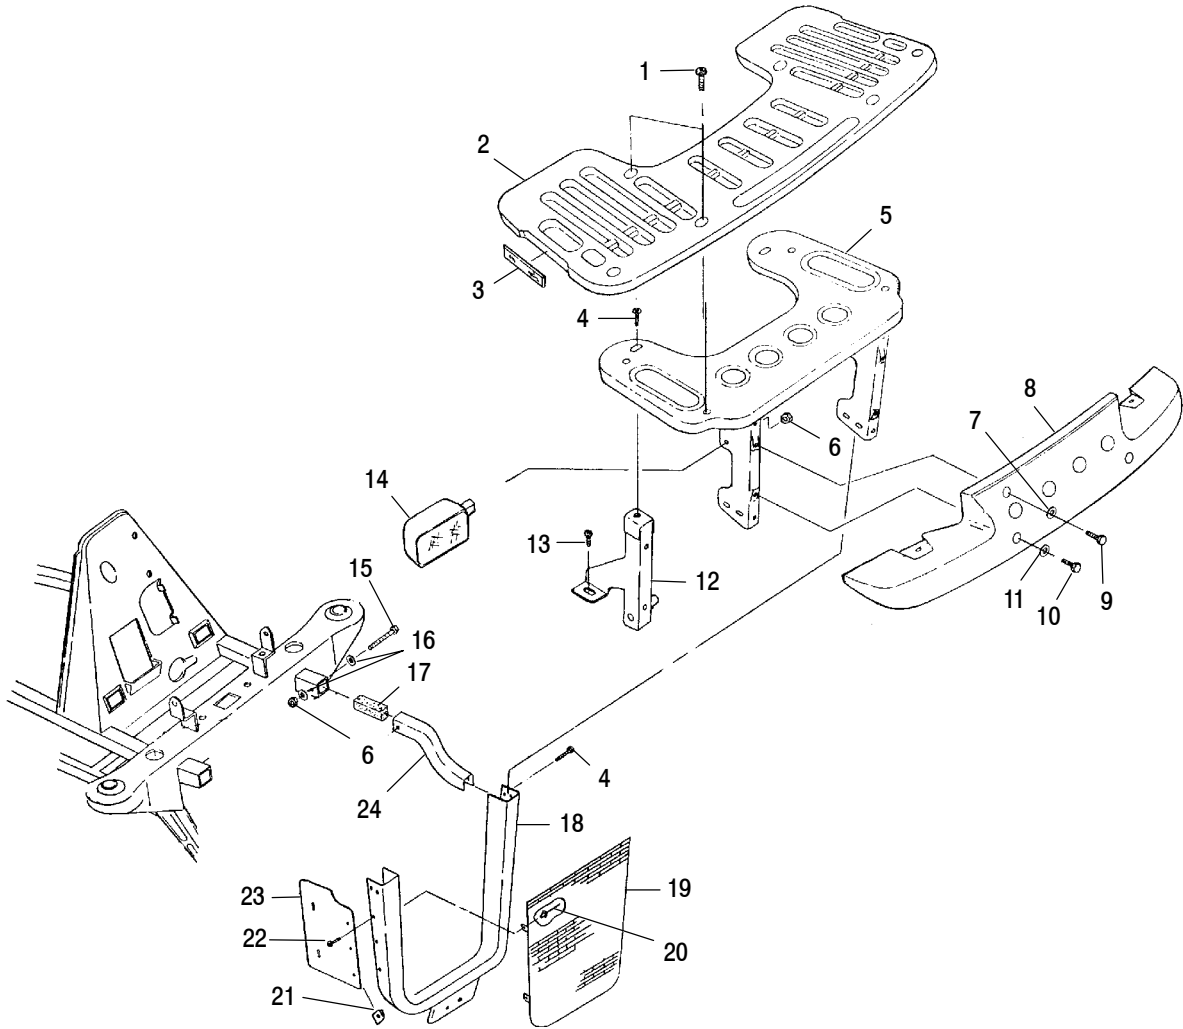

FRONT RACK and BUMPER MOUNTING

MAGNUM 325 4X4 A00CD32AA and MAGNUM 325 4X4 A00CD32CA and 325 MAGNUM 4X4 HDS A00CD32FA and 325 MAGNUM 4X4 HDS II A00CD32FB

Ref.	Part No.	Qty.	Description
1	7517685	4	Screw
2	2670180	1	Asm., Front Rack (Incl. Ref. 3 and Warning Decal)
3	2670071	2	Reflector, Amber
4	7515399	6	Screw
5	2200775	1	Kit - Front Rack Mount
6	7542324	4	Nut, Nylok
7	7558403	2	Washer
8	5432155-070	1	Bumper
9	7515391	2	Screw
10	7515390	2	Screw
11	7555954	2	Washer
12	1040554-067	1	Support, Front Rack, LH (If built before 11/15/99)
	1040555-067	1	Support, Front Rack, RH (If built before 11/15/99)
	1013210-067	1	Support, Front Rack, LH (If built after 11/15/99)
	1013211-067	1	Support, Front Rack, RH (If built after 11/15/99)
13	7517386	4	Screw

Ref.	Part No.	Qty.	Description
14	2431011	1	Headlight, LH
	2431012	1	Headlight, RH
	4030059	2	Bulb, Replacement, 27W
15	7515382	2	Bolt
16	7558402	4	Washer
17	5810467	1	Plug, Frame
18	5241583-067	1	Guard, Brush
19	5240591-067	1	Grill, Brush Guard
20	7621330	7	Rivet
21	7670094	6	Nut, U-Type
22	7512097	6	Screw
23	5431814	1	Shield, Radiator Side, LH
	5431815	1	Shield, Radiator Side, RH
24	5241398-067	1	Extension, Frame, LH (If built before 12/01/99)
	5241399-067	1	Extension, Frame, RH (If built before 12/01/99)
	5244623-067	1	Extension, Frame, LH (If built after 12/01/99)
	5244624-067	1	Extension, Frame, RH (If built after 12/01/99)