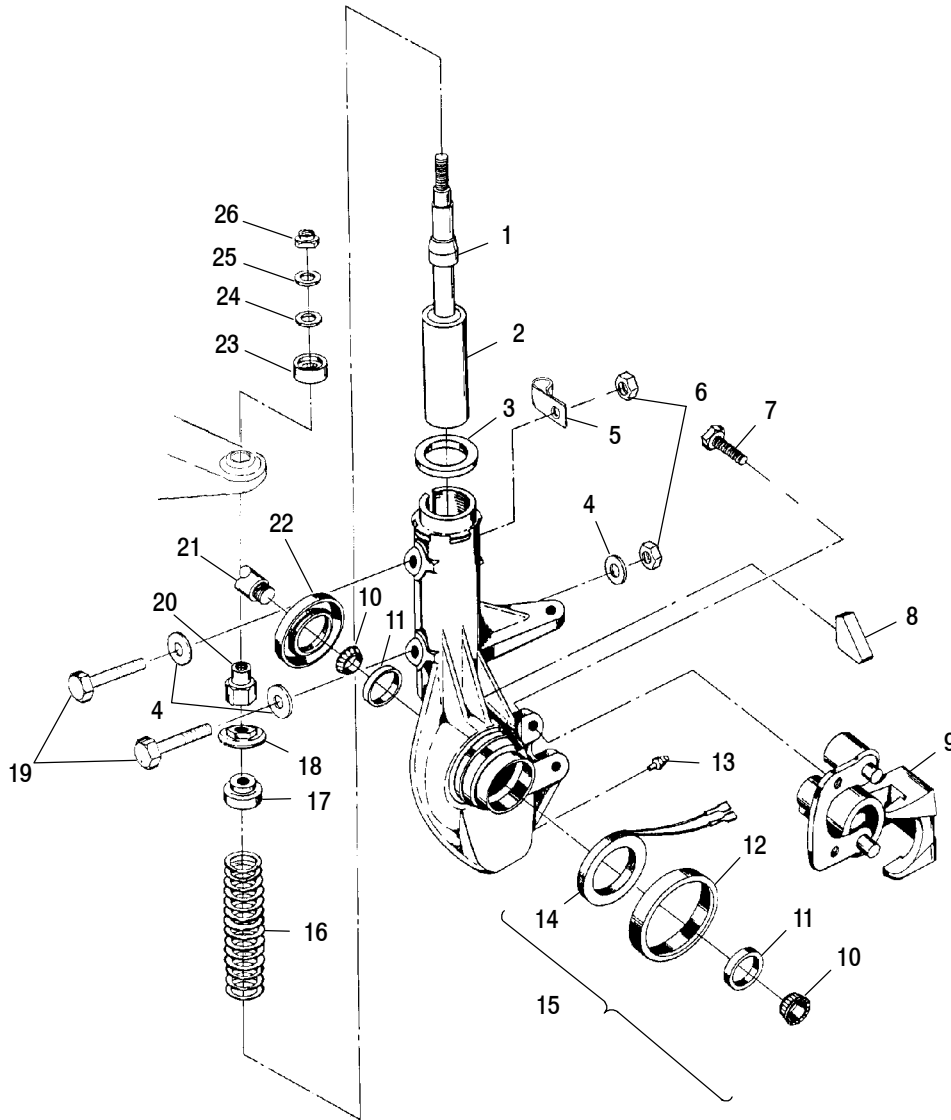

FRONT STRUT

MAGNUM 325 4X4 A00CD32AA and MAGNUM 325 4X4 A00CD32CA and 325 MAGNUM 4X4 HDS A00CD32FA and 325 MAGNUM 4X4 HDS II A00CD32FB

Ref.	Part No.	Qty.	Description
1	5411608	2	Bumper
2	7041761	2	Strut, Front
3	5211115	2	Washer
4	7558402	6	Washer
5	7080573	2	Clamp, Rubber Coated
6	7542303	4	Nut
7	7517445	4	Screw
8	5810439	2	Retainer, Strut Casting Wire
9	-----	1	Asm., Front Brake Caliper, RH (See Front Brake Pg. B8 for Details)
10	3554509	4	Bearing, Tapered Roller
11	3554507	4	Bearing, Tapered Roller Cup
12	5222193	2	Sleeve, Hubstrut Seal
13	7080306	2	Fitting, Lubrication
14	2410133	2	Coil, Magnetic

Ref.	Part No.	Qty.	Description
15	2201311	1	Asm., Hubstrut, LH (32mm)
	2201312	1	Asm., Hubstrut, RH (32mm)
			(Incl. 8,11-14,22)
			(Incl. 8,11-14,22)
16	7041375-067	2	Spring, Coil
17	5243364	2	Retainer, Spring
18	5432871	2	Ball, Pivot, Bottom
19	7515339	4	Bolt
20	5132062	2	Spacer
21	-----	1	Kit - Drive Shaft w/Sleeve
			(See CV Joint - BTB Pg. B4, Ref. 13)
22	3610028	2	Seal, Hubstrut
23	5432872	2	Ball, Pivot, Top
24	5810291	2	Spacer, Rubber
25	7555749	2	Washer
26	7547104	2	Nut