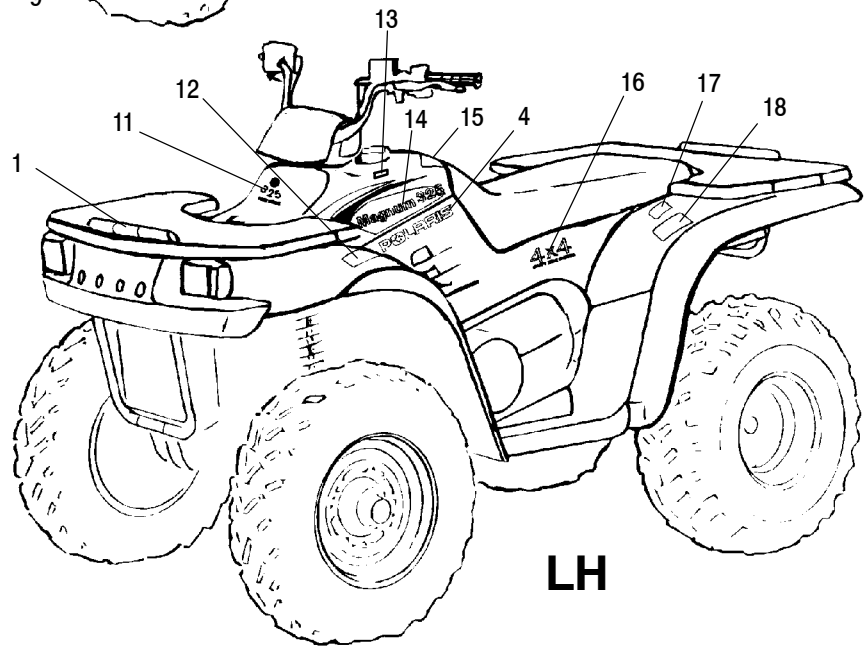

DECALS

MAGNUM 325 4X4 A00CD32AA and MAGNUM 325 4X4 A00CD32CA and 325 MAGNUM 4X4 HDS A00CD32FA and 325 MAGNUM 4X4 HDS II A00CD32FB

Ref.	Part No.	Qty.	Description
1	7074954	2	Decal - Rack/Warning
2	7074110	1	Decal - Load Distribution, 4W
3	7078022	1	Decal - "4x4", Shaft Ride Sys., RH
4	7077780	2	Decal - "POLARIS" Side Panel
5	7078017	1	Decal - Tank Side, RH
6	7074935	1	Decal - Warning, AWD Switch
7	7078315	1	Logo, "45th Anniversary" (If built before 1/01/00)
	7078465	1	Logo, Polaris Star (If built after 1/01/00)
8	7074220	1	Decal - "Macpherson Strut"
9	7078354	1	Decal - Discretionary Warning, ATV

Ref.	Part No.	Qty.	Description
10	7078577	1	Decal - Drain Recoil
11	7078015	1	Decal - "325" Front Cover (AA)(AB)
	7079007	1	Decal - "325 4 Stroke HDS" (FA)
	7079008	1	Decal - "325 4 Stroke HDS II" (FB)
12	7077919	1	Decal - Warning, General, CPSC
13	7079604	1	Decal - Warning, Override, AWD
14	7078016	1	Decal - Tank Side, LH
15	7078253	1	Decal - Age Warning, ATV
16	7078018	1	Decal - "4x4", Shaft Ride Sys., LH
17	7077920	1	Decal - Passenger Warning
18	7078004	1	Decal - Tire Pressure

10/00