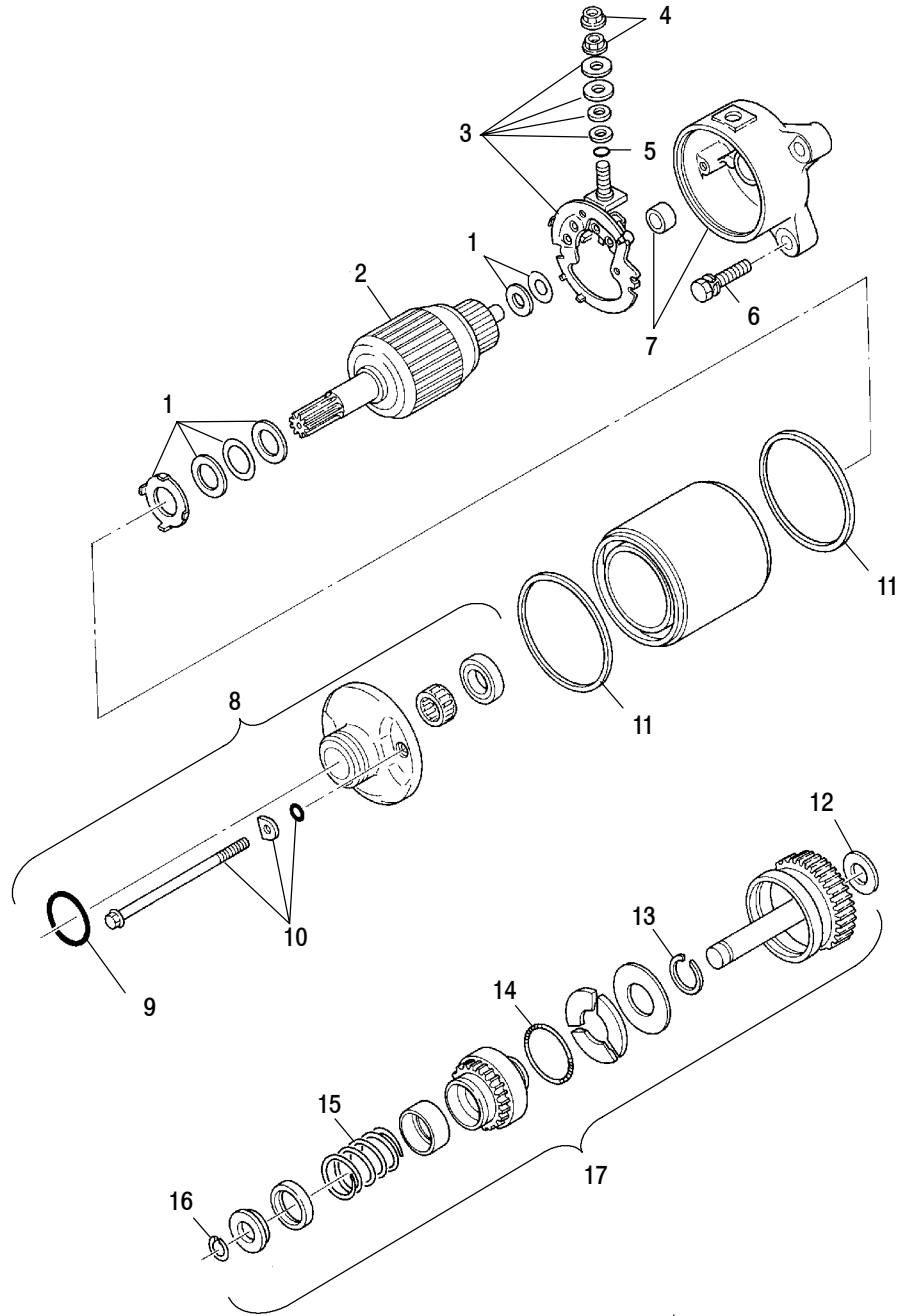

STARTING MOTOR

MAGNUM 325 4X4 A00CD32AA and MAGNUM 325 4X4 A00CD32CA and 325 MAGNUM 4X4 HDS A00CD32FA and 325 MAGNUM 4X4 HDS II A00CD32FB

Ref. Part No.	Qty.	Description
		1 Motor, Starting (Incl. 1-5,7-11)
1	1	3084982 Washer Set
2	1	3085353 Armature
3	1	3084406 Brush, Carbon
4	2	3083649 Nut, Flange
5	3	3084408 O-Ring
6	2	3082038 Bolt and Washer
7	1	3085034 Bracket, Rear
8	1	3085033 Asm., Front Bracket (Incl. 9)

Ref. Part No.	Qty.	Description
9	1	3240114 O-Ring
10	2	3084983 Asm., Set Bolt (Incl. 5)
11	2	3084405 Ring, Rubber
12	1	3083737 Washer, Gear Shaft
13	1	3084412 Clip
14	1	3084411 Spring, Weight
15	1	3084410 Spring, Return
16	1	3084409 Clip
17	1	3085394 Asm., Gear Shaft (Incl. 12-16)