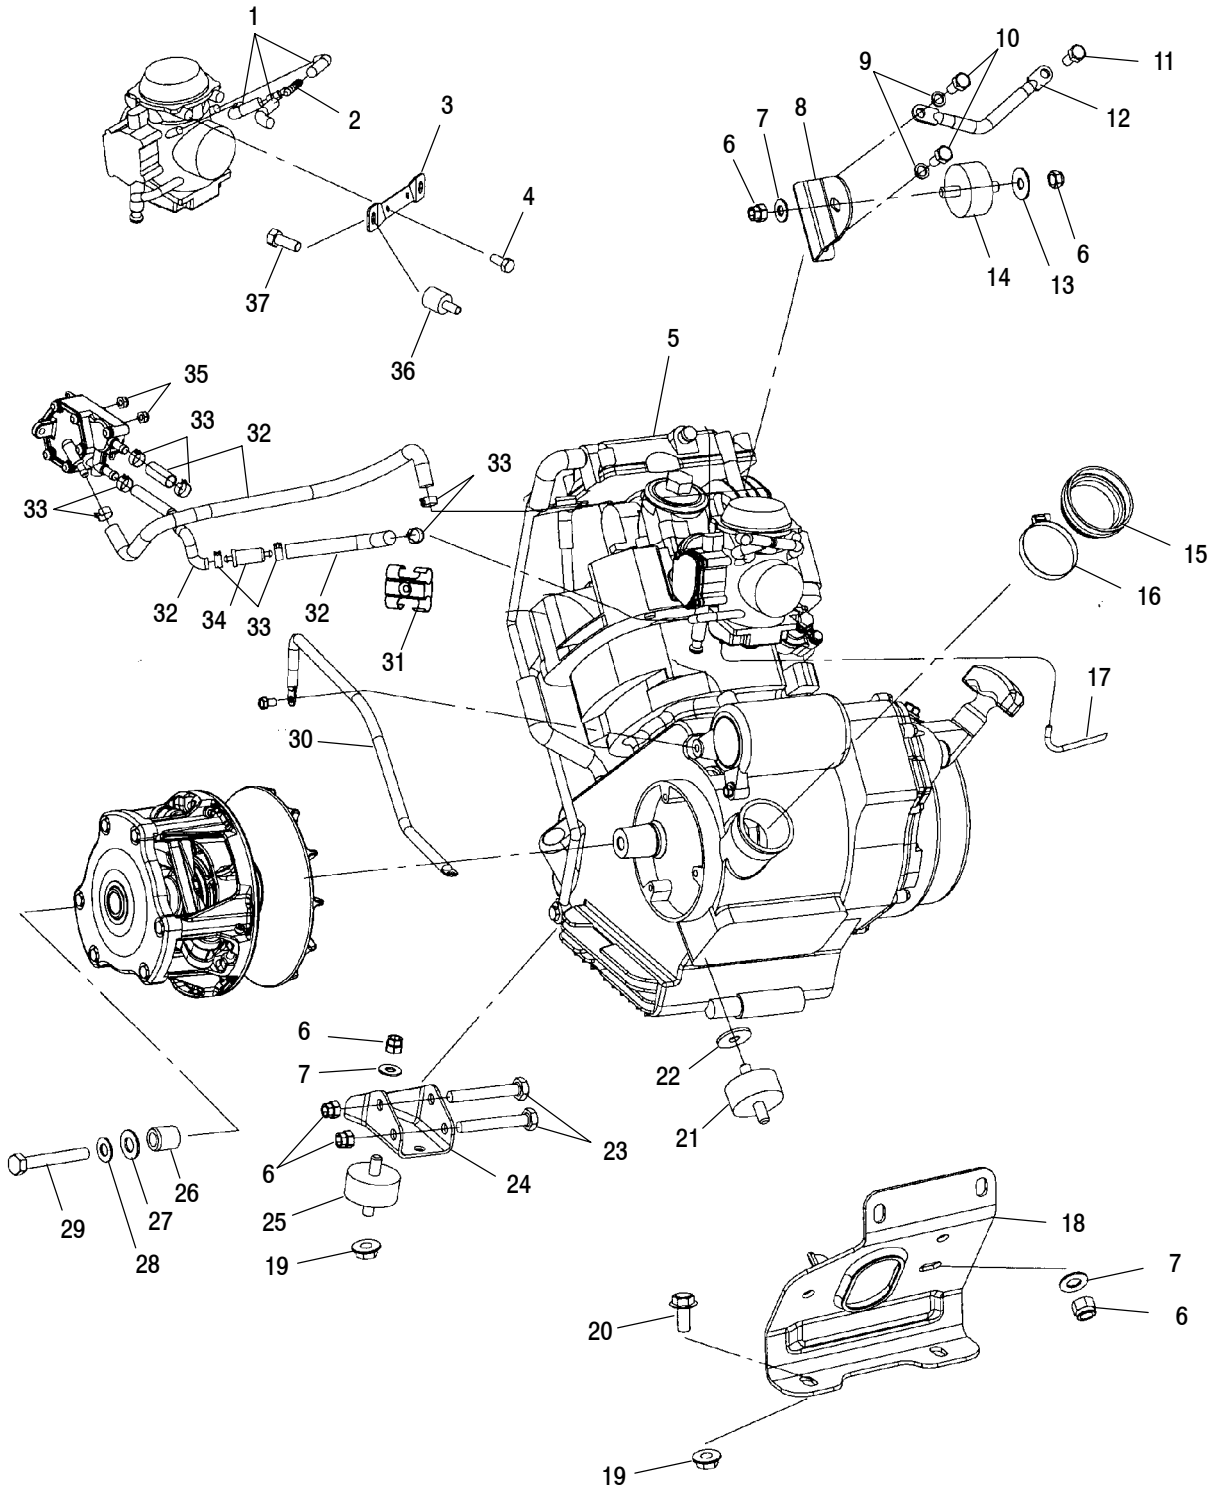

ENGINE MOUNTING

MAGNUM 325 4X4 A00CD32AA and MAGNUM 325 4X4 A00CD32CA and 325 MAGNUM 4X4 HDS A00CD32FA and 325 MAGNUM 4X4 HDS II A00CD32FB

ENGINE MOUNTING

MAGNUM 325 4X4 A00CD32AA and MAGNUM 325 4X4 A00CD32CA and 325 MAGNUM 4X4 HDS A00CD32FA and 325 MAGNUM 4X4 HDS II A00CD32FB

Ref.	Part No.	Qty.	Description	Ref.	Part No.	Qty.	Description
1	8450003-1525	AR	Line, Fuel	18	1012960-067	1	Mount, Engine, Rear (If built before 12/01/99)
2	7052075	1	Fitting, Tee		1013133-067	1	Mount, Engine, Rear (If built after 12/01/99)
3	5243720-067	1	Bracket, Carburetor	19	7547108	4	Nut
4	3084205	2	Screw and Washer	20	7517289	2	Screw
5	3085823	1	Engine, Short Block NOTE: The Short Block assembly contains a crankcase assembly, cylinder & cylinder head assembly and a piston & crankshaft assembly. Prior authorization is required for warranty consideration.	21	3021119	1	Mount, Rubber, Rear
6	7542403	4	Nut	22	7555815	2	Washer
7	7555806	2	Washer	23	7515417	2	Screw
8	5243641-067	1	Bracket, Motor Mount	24	5243288-067	1	Mount, Lower Front
9	7552901	2	Washer	25	3021181	1	Mount, Rubber, Rear
10	7512315	2	Bolt	26	5430261	1	Bushing
11	7512232	1	Screw	27	5210748	1	Washer
12	4010132	1	Cable, Ground Engine	28	7575202	1	Washer
13	7555823	1	Washer	29	7512566	1	Bolt
14	3110068	1	Mount, Rubber Rear	30	4010095	1	Cable, Battery/Engine
15	5411721	1	Boot, Clutch Intake	31	7080482	1	T-Clip
16	7080511	1	Clamp, Narrow Band	32	8450040-600	AR	Line, Fuel
17	8360009-600	AR	Line, Fuel	33	7080003	8	Clamp, Hose
				34	2530009	1	Filter
				35	7546601	2	Nut, Nylok
				36	3110079	2	Mount, Rubber
				37	7517615	2	Screw

2/00