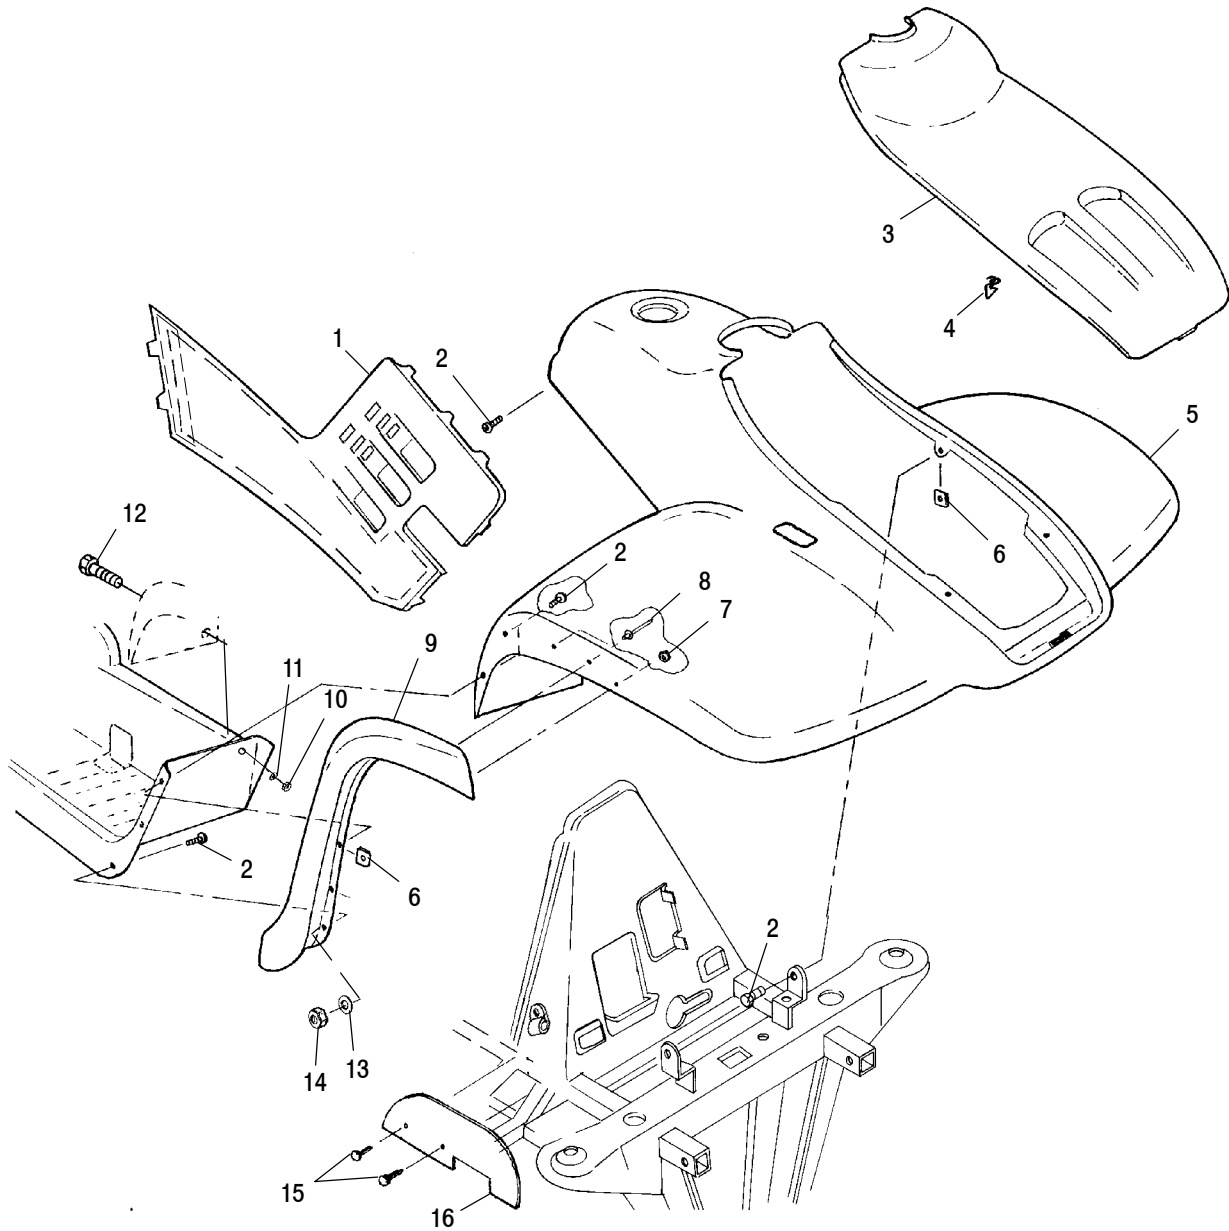

FRONT CAB

MAGNUM 325 4X4 A00CD32AA and MAGNUM 325 4X4 A00CD32CA and 325 MAGNUM 4X4 HDS A00CD32FA and 325 MAGNUM 4X4 HDS II A00CD32FB

Ref.	Part No.	Qty.	Description
1	2632084-195	1	Asm., Panel w/Foam, LH, E.B. Green (If built before 3/20/00)
	2632284-195	1	Asm., Panel w/Foam, LH, E.B. Green (If built after 3/20/00)
	2632101-195	1	Asm., Panel w/Foil, RH, E.B. Green
2	7512232	12	Screw
3	5432088-195	1	Cover, Front, E.B. Green
4	7670085	2	Clip, Spring
5	2632144-195	1	Cab, Front, E.B. Green
6	7670057	10	Nut, U-Type Speed
7	7670068	2	Nut, Push-on

Ref.	Part No.	Qty.	Description
8	7661645	4	Rivet
9	5431798	1	Guard, Mud, Front, LH
	5431799	1	Guard, Mud, Front, RH
10	7541925	2	Nut, Nylok
11	7555792	2	Washer
12	7512085	2	Screw
13	7555931	2	Washer
14	7542122	2	Nut, Nylok
15	7621509	4	Rivet
16	5811917	2	Shield, Deflector

10/00