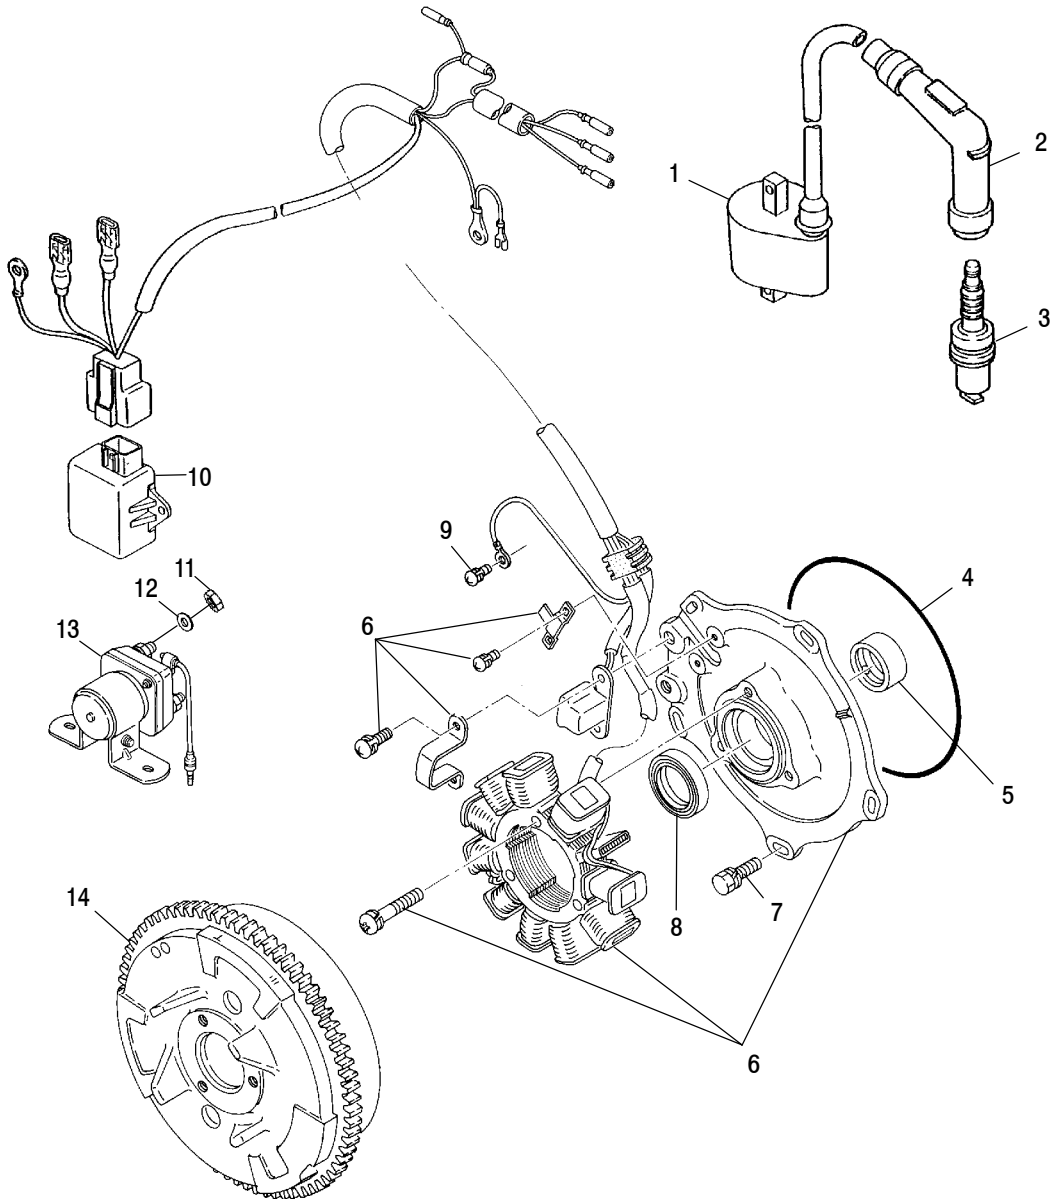

MAGNETO

MAGNUM 325 4X4 A00CD32AA and MAGNUM 325 4X4 A00CD32CA and 325 MAGNUM 4X4 HDS A00CD32FA and 325 MAGNUM 4X4 HDS II A00CD32FB

Ref. Part No.	Qty.	Description
1	1	Asm., Ignition Coil (Incl. 1,2)
3086484	1	Ignition Coil (If built before 3/1/99)
3086807	1	Ignition Coil (If built after 3/1/99)
2	1	Cap, Spark Plug
3	1	Plug, Spark
4	1	O-Ring
5	1	Bearing, Dry
6	1	Asm., Plate (Incl. 5,8)(Incl. 9 if built before 3/1/99 only)

Ref. Part No.	Qty.	Description
7	5	Bolt and Washer
8	1	Seal, Oil
9	1	Screw and Washer (If built before 3/1/99 only)
10	1	CDI System
11	2	Nut
12	2	Washer, Spring
13	1	Switch, Magnetic
14	1	Flywheel w/Ring Gear