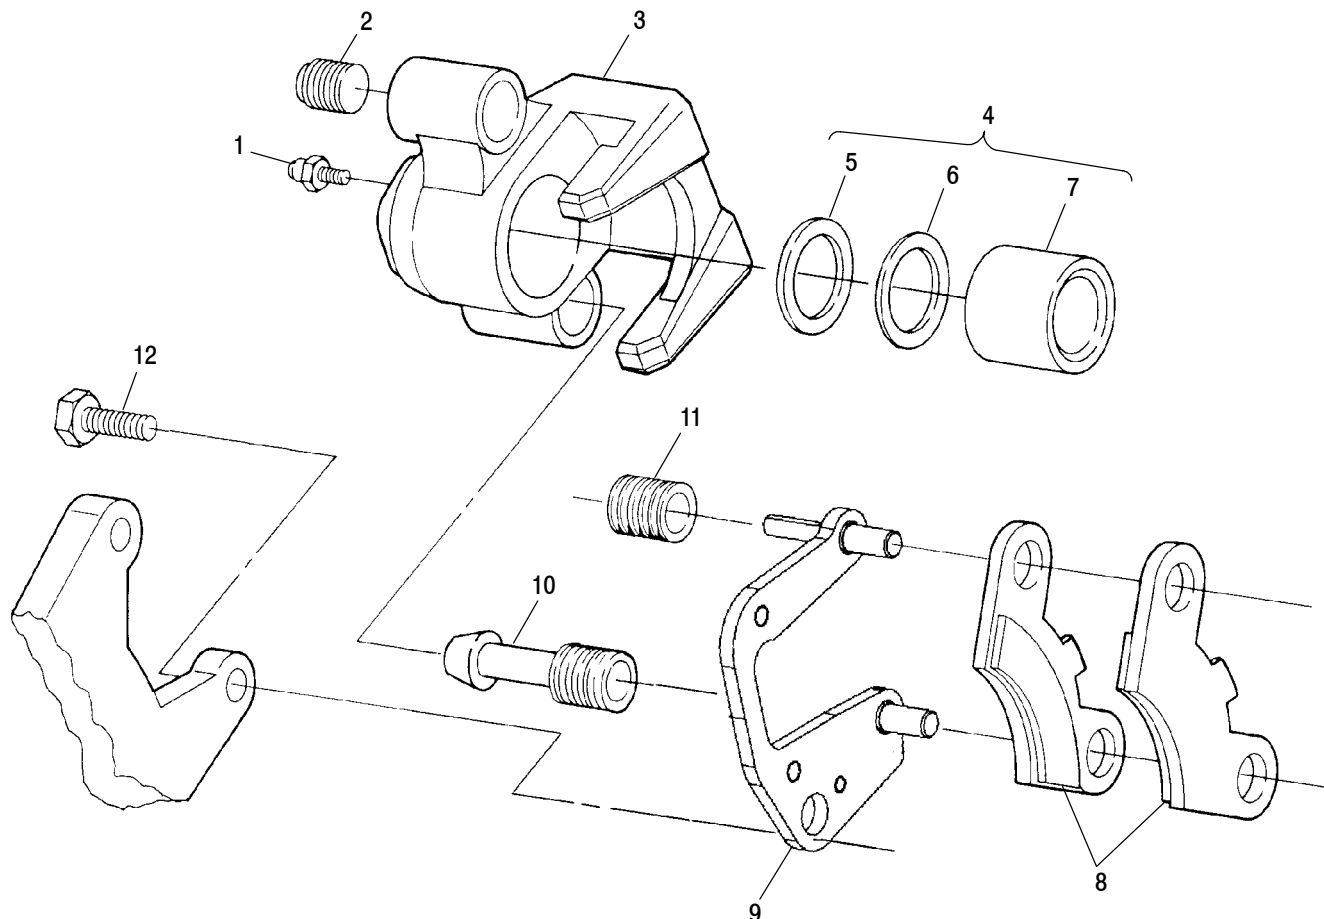

FRONT BRAKE

MAGNUM 325 4X4 A00CD32AA and MAGNUM 325 4X4 A00CD32CA and 325 MAGNUM 4X4 HDS A00CD32FA and 325 MAGNUM 4X4 HDS II A00CD32FB

Ref.	Part No.	Qty.	Description
	1910271	1	Asm., Front Brake Caliper, LH (Incl. 1-7,9,10)
	1910264	1	Asm., Front Brake Caliper, RH (Incl. 1-7,9,10)
1	7080352	1	Screw, Bleeder
2	7515489	1	Screw, Socket Set
3	5131115	1	Caliper, Brake, LH
	5131116	1	Caliper, Brake, RH
	1930642	1	Kit - Front Brake Boot
4	1930665	1	Kit - Piston and Insulator Seal (Incl. 5-7)
5	5410779	1	Ring, Molded Square (.094)

Ref.	Part No.	Qty.	Description
6	5410780	1	Ring, Molded Square (.103 x .134)
7	5132294	1	Piston, Brake, Long
8	2200465	1	Kit - Front Brake Pad, General Duty
	2200901	1	Kit - Front Brake Pad, Severe Duty
	2201149	1	Kit - Front Brake Pad, Soft Duty
9	1910265	1	Mount, Caliper (If built before 7/09/99)
	1910412	1	Mount, Caliper (If built after 7/09/99)
10	5410495	1	Boot, Bushing
11	5410494	1	Boot, Pin Seal
12	-----	4	Screw (See Front Strut Pg. B6, Ref. 7)

10/00