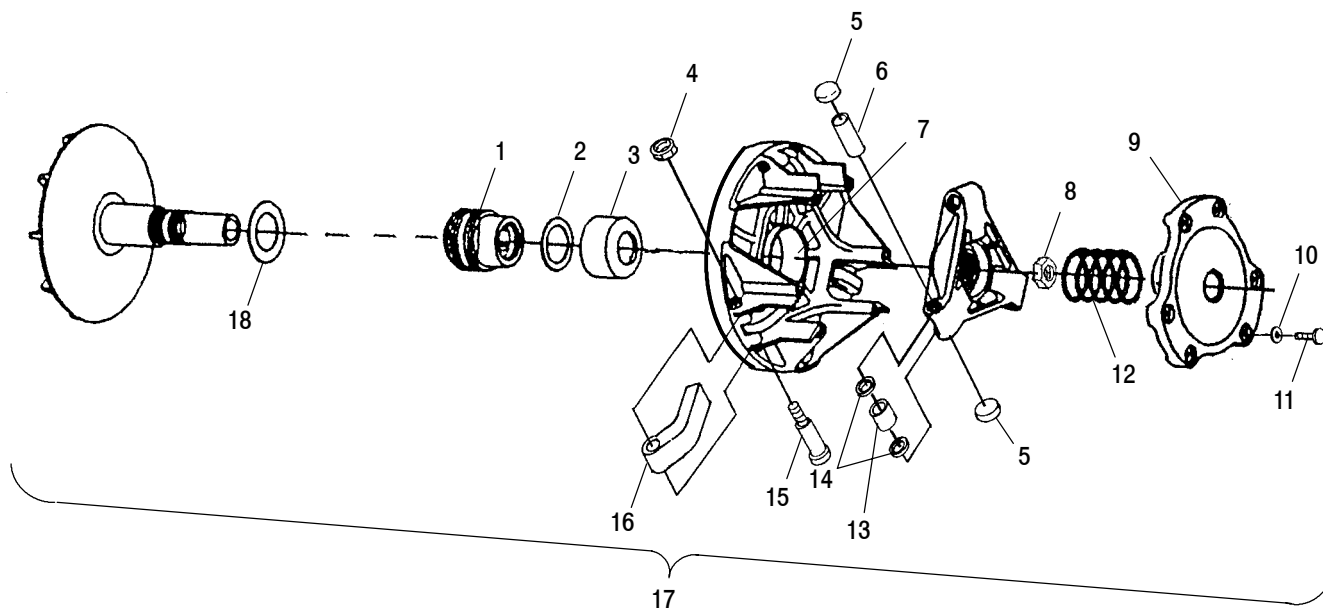

DRIVE CLUTCH

325 MAGNUM 4X4 A00CD32FA and 325 MAGNUM 4X4 A00CD32FB

Ref. Part No.	Qty.	Description
1	1	Clutch, One Way Drive
2	1	Washer
3	1	Spacer
4	3	Nut, FLEXLOC
5	6	Button, Clutch, Stemless
6	3	Pin, Roller
7	1	Bearing
8	1	Nut, Jam
9	1	Cover, Bearing
10	1	Washer, Spring Lock

Ref. Part No.	Qty.	Description
11	6	Bolt
12	1	Spring, Clutch
13	3	Roller and Bushing
14	6	Washer, Multilube
15	3	Bolt, Shoulder
16	3	Weight, Shift, 16 MH
17	1	Asm., Drive Clutch, Braking (Incl. All Less 12,7)
18	1	Washer